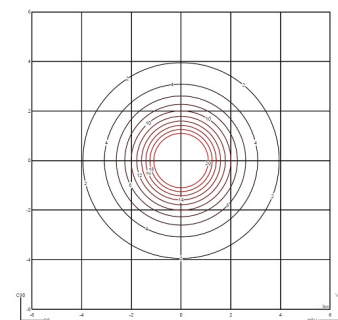

Dimmer LED 50-60Hz

PUSH

Application Outdoor lamps

Packaging 5 Box
0.1 m x 2.1 m x 2.4 m
Gross weight 84
Net weight 49.5
Vol. 0.9519

Lighting effect

Volumetric Diffuser

Subtly directed, diffused light that generates a soft hierarchy of light on to the illuminated surface

Photometric Data

Efficiency 33.05 lm/W
Coordinate System CG
Total Flux 502.42 lm
Maximum Value 183.98 cd

Other Applications

All of our products come with a five-year warranty. Check our legal terms at www.vibia.com/warranty