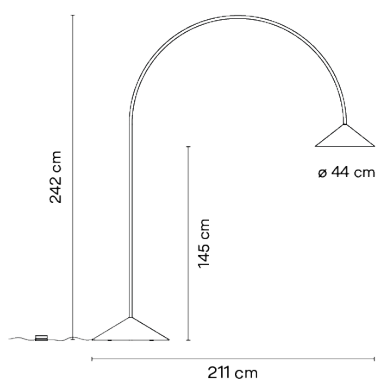

4270

Design By Víctor Carrasco

The Out outdoor lamp, ideal for creating the home's atmosphere and aesthetic character outdoors, illuminating open spaces with downward light. This version isn't fixed to the ground.

Model Sheet

Finish	 25 Beige D1 NCS S 4005-Y50R 22 Graphite Black NCS S 2005-Y50R 47 Green L1 NCS S 4005-G80Y 23 Warm White NCS S 0502-Y50R 37 Terra Red NCS S 4040-Y70R 36 Soft Pink NCS S 1010-Y50R

LED temperature color 2700 K

Dimming Casambi / Push

Installation type Plug-in

Materials Base: Aluminum
Tube: Stainless steel

LED E
CRI>90 1362.32 lm 106.18
2700 K

Driver Constant Current 700
220~240 V V 50~60 Hz HZ

☐ Dimmer LED 50-60Hz

☒ PUSH

Application Outdoor lamps

Packaging 5 Box
0.1 m x 2.1 m x 2.4 m
Gross weight 84
Net weight 49.5
Vol. 0.9519

Lighting effect

Volumetric Diffuser

Subtly directed, diffused light that generates a soft hierarchy of light on to the illuminated surface