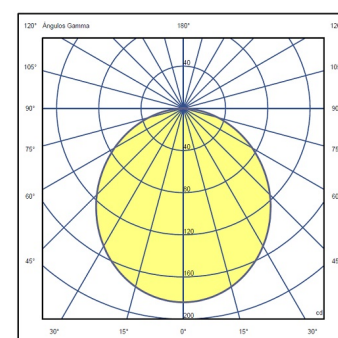

Dimmer LED 50-60Hz

PUSH

Application Outdoor lamps

Packaging 5 Box
0.1 m x 2.1 m x 2.4 m
Gross weight 84
Net weight 49.5
Vol. 0.9519

Lighting effect

Volumetric Diffuser

Subtly directed, diffused light that generates a soft hierarchy of light on to the illuminated surface

Photometric Data

Efficiency 33.05 lm/W
Coordinate System CG
Total Flux 502.42 lm
Maximum Value 183.98 cd

Other Applications

All of our products come with a five-year warranty. Check our legal terms at www.vibia.com/warranty