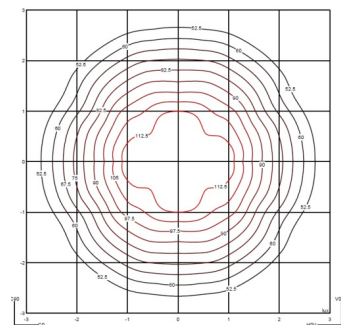

**Installation type** Surface Canopy

**Materials** Horizontal rods: Steel  
Body: Aluminum  
Ceiling rose: Steel

**Light source** 43 x LED 4,48W 350mA

**LED** CRI>90 21082 lm 109  
2700 K / 3000 K / 3500 K

**Driver** Constant Current 350 100~240  
V V 50~60 Hz HZ

**Application** Hanging lamps

**Packaging** 2 Box  
0.775 m x 0.775 m x 0.46 m  
Gross weight 48.9  
Net weight 41  
Vol. 0.5035

### Photometric Data

**Efficiency** 39.81%  
**Coordinate System** CG  
**Total Flux** 21082.00  
**Maximum Value** 54.85