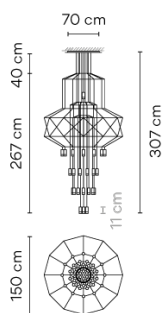

Wireflow chandelier

VIBIA

0374

Design By Arik Levy

Wireflow designed by Arik Levy. A hanging lamp which reviews and updates the chandelier look through an exercise of simplification that explores its essence and enhances its outline with great delicacy and at the same time a strong formal presence. Its appearance, as a structure of fine cables finished with 43 4.5W LED terminals, discretely connects with classic chandelier models, taking this type of lamp to a new, groundbreaking and futuristic dimension. Employing CREA product configurator software, the design can be modified to adapt to your specific project requirements.

Model Sheet

Optional: Extra cable length
Min. quantity, upcharge and extra lead time apply

Finish 04 Black
RAL 9005

LED temperature color 2700 K / 3000 K / 3500 K

Dimming Push; 1-10V; DALI-2 / Casambi

Installation type Surface Canopy

Materials Horizontal rods: Steel
Body: Aluminum
Ceiling rose: Steel

Light source 43 x LED 4,48W 350mA

LED CRI>90 21082 lm 109
2700 K / 3000 K / 3500 K

Driver Constant Current 350 100~240
V V 50~60 Hz HZ

Application Hanging lamps

Packaging 2 Box
0.775 m x 0.775 m x 0.46 m
Gross weight 48.9
Net weight 41
Vol. 0.5035

Lighting effect

Volumetric Diffuser

Subtly directed, diffused light that generates a soft hierarchy of light on to the illuminated surface