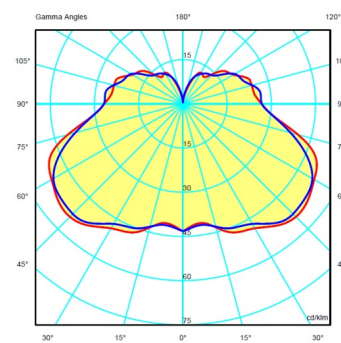

**Installation type** Surface Canopy

**Materials** Horizontal rods: Steel  
Body: Aluminum  
Ceiling rose: Steel

**Light source** 43 x LED 4,48W 350mA

**LED** CRI>90 21082 lm 109  
2700 K / 3000 K / 3500 K

**Driver** Constant Current 350 100~240  
V V 50~60 Hz HZ

**Application** Hanging lamps

**Packaging** 2 Box  
0.775 m x 0.775 m x 0.46 m  
Gross weight 48.9  
Net weight 41  
Vol. 0.5035

#### Volumetric Diffuser

Subtly directed, diffused light that generates a soft hierarchy of light on to the illuminated surface

### Photometric Data

**Efficiency** 39.81%  
**Coordinate System** CG  
**Total Flux** 21082.00  
**Maximum Value** 54.85