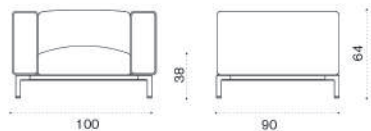

[C] /
Category C

[D] /
Category D

Costiera

XL lounge armchair

→ 45 | 1 box 100X110X93H 67 Kg

Item	Description
CIPLD[]T1PP58	Alu. [56/69/70]/teak + cruise
CIPLD[]T1PP56	Alu. [56/69/70]/teak + maiorca
CIPLD[]T1A25	Alu. [56/69/70]/teak + nature white
CIPLD[]T1[A]	Alu. [56/69/70]/teak + Fab[A]
CIPLD[]T1[B]	Alu. [56/69/70]/teak + Fab[A]
CIPLD[]T1[C]	Alu. [56/69/70]/teak + Fab[C]
CIPLD[]T1[D]	Alu. [56/69/70]/teak + Fab[D]
CIPLD[]PP58	Alu. [56/69/70] + cruise
CIPLD[]PP56	Alu. [56/69/70] + maiorca
CIPLD[]A25	Alu. [56/69/70] + nature white
CIPLD[][A]	Alu. [56/69/70] + Fab[A]
CIPLD[][B]	Alu. [56/69/70] + Fab[B]
CIPLD[][C]	Alu. [69/70] + Fab[C]
CIPLD[][D]	Alu. [56/69/70] + Fab[D]
COVER700	Rain cover 101 x 91 h64

XL sofa

→ 68,5 | 1 box 298X133X102H 166 Kg

CID3D[]T1PP58	Alu. [56/69/70]/teak + cruise
CID3D[]T1PP56	Alu. [56/69/70]/teak + maiorca
CID3D[]T1A25	Alu. [56/69/70]/teak + nature white
CID3D[]T1[A]	Alu. [56/69/70]/teak + Fab[A]
CID3D[]T1[B]	Alu. [56/69/70]/teak + Fab[B]
CID3D[]T1[C]	Alu. [56/69/70]/teak + Fab[C]
CID3D[]T1[D]	Alu. [56/69/70]/teak + Fab[D]
CID3D[]PP58	Alu. [56/69/70] + cruise
CID3D[]PP56	Alu. [56/69/70] + maiorca
CID3D[]A25	Alu. [56/69/70] + nature white
CID3D[][A]	Alu. [56/69/70] + Fab[A]
CID3D[][B]	Alu. [56/69/70] + Fab[B]
CID3D[][C]	Alu. [56/69/70] + Fab[C]
CID3D[][D]	Alu. [56/69/70] + Fab[D]
COVER701	Rain cover 281 x 113 h64