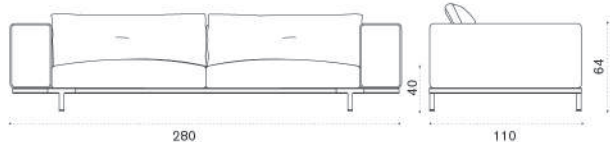

[C] /
Category C

[D] /
Category D

Costiera

XL lounge armchair

→ 45 | 1 box 100X110X93H 67 Kg

Item	Description
CIPLD[]T1PP58	Alu. [56/69/70]/teak + cruise
CIPLD[]T1PP56	Alu. [56/69/70]/teak + maiorca
CIPLD[]T1A25	Alu. [56/69/70]/teak + nature white
CIPLD[]T1[A]	Alu. [56/69/70]/teak + Fab[A]
CIPLD[]T1[B]	Alu. [56/69/70]/teak + Fab[A]
CIPLD[]T1[C]	Alu. [56/69/70]/teak + Fab[C]
CIPLD[]T1[D]	Alu. [56/69/70]/teak + Fab[D]
CIPLD[]PP58	Alu. [56/69/70] + cruise
CIPLD[]PP56	Alu. [56/69/70] + maiorca
CIPLD[]A25	Alu. [56/69/70] + nature white
CIPLD[][A]	Alu. [56/69/70] + Fab[A]
CIPLD[][B]	Alu. [56/69/70] + Fab[B]
CIPLD[][C]	Alu. [69/70] + Fab[C]
CIPLD[][D]	Alu. [56/69/70] + Fab[D]
COVER700	Rain cover 101 x 91 h64

XL sofa

→ 68,5 | 1 box 298X133X102H 166 Kg

CID3D[]T1PP58	Alu. [56/69/70]/teak + cruise
CID3D[]T1PP56	Alu. [56/69/70]/teak + maiorca
CID3D[]T1A25	Alu. [56/69/70]/teak + nature white
CID3D[]T1[A]	Alu. [56/69/70]/teak + Fab[A]
CID3D[]T1[B]	Alu. [56/69/70]/teak + Fab[B]
CID3D[]T1[C]	Alu. [56/69/70]/teak + Fab[C]
CID3D[]T1[D]	Alu. [56/69/70]/teak + Fab[D]
CID3D[]PP58	Alu. [56/69/70] + cruise
CID3D[]PP56	Alu. [56/69/70] + maiorca
CID3D[]A25	Alu. [56/69/70] + nature white
CID3D[][A]	Alu. [56/69/70] + Fab[A]
CID3D[][B]	Alu. [56/69/70] + Fab[B]
CID3D[][C]	Alu. [56/69/70] + Fab[C]
CID3D[][D]	Alu. [56/69/70] + Fab[D]
COVER701	Rain cover 281 x 113 h64