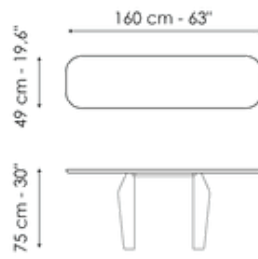

Data sheet

Width: 140cm
Depth: 49cm
Height: ± 75cm

Width: 160cm
Depth: 49cm
Height: ± 75cm

Width: 180cm
Depth: 49cm
Height: ± 75cm

Width: 200cm
Depth: 49cm
Height: ± 75cm

Finishes

Piano

Legno impiallacciato
Noce Canaletto