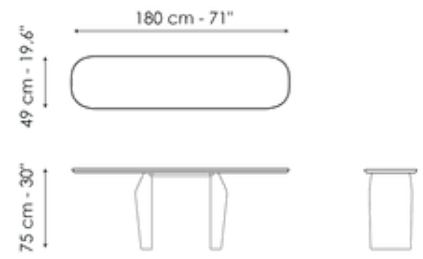

Data sheet

Width: 140cm
Depth: 49cm
Height: ± 75cm

Width: 160cm
Depth: 49cm
Height: ± 75cm

Width: 180cm
Depth: 49cm
Height: ± 75cm

Width: 200cm
Depth: 49cm
Height: ± 75cm

Finishes

Piano

Legno impiallacciato
Noce Canaletto