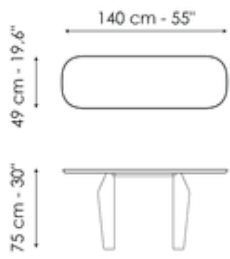

Data sheet

Width: 140cm
Depth: 49cm
Height: ± 75cm

Width: 160cm
Depth: 49cm
Height: ± 75cm

Width: 180cm
Depth: 49cm
Height: ± 75cm

Width: 200cm
Depth: 49cm
Height: ± 75cm

Finishes

Piano

Legno impiallacciato
Noce Canaletto