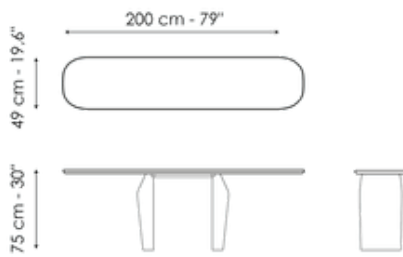

Data sheet

Width: 140cm
Depth: 49cm
Height: ± 75cm

Width: 160cm
Depth: 49cm
Height: ± 75cm

Width: 180cm
Depth: 49cm
Height: ± 75cm

Width: 200cm
Depth: 49cm
Height: ± 75cm

Finishes

Piano

Legno impiallacciato
Noce Canaletto