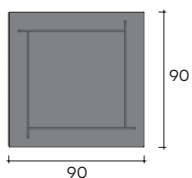

Tavolino con piano in DV Glass da 23 mm trasparente oppure a strisce colorate. Piano disponibile anche in marmo, spessore 20 mm. Base in metallo finitura Nichel Nero lucido.

Coffee table with 23 mm thick DV Glass top, available in transparent finish or with coloured stripes. The top is also available in marble, 20 mm thick. Metal base in polished Nickel Black finish.

portata sul piano: 30 kg
load capacity on top: 30 kg