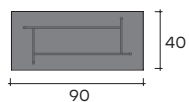

Coffee table with 23 mm thick DV Glass top, available in transparent finish or with coloured stripes. The top is also available in marble, 20 mm thick. Metal base in polished Nickel Black finish.

portata sul piano: 30 kg
load capacity on top: 30 kg

WAV9030 - WAV9040

WAV1235

WAV1240

WAV9035

WAV9045

WAV3850

DIMENSIONI _ DIMENSIONS

PIANO IN DV-GLASS® DV-GLASS® TOP

WAV9030	 51
L 90 x P 90 x H 30 cm	 75
L 35 7/16" x W 35 7/16" x H 11 13/16"	 0,41
WAV9040	 52
L 90 x P 90 x H 40 cm	 76
L 35 7/16" x W 35 7/16" x H 15 3/4"	 0,48
WAV1235	 89
L 120 x P 120 x H 35 cm	 122
L 47 1/4" x W 47 1/4" x H 13 3/4"	 0,76
WAV1240	 31
L 120 x P 40 x H 40 cm	 47
L 47 1/4" x W 15 3/4" x H 15 3/4"	 0,28
WAV9035	 24
L 90 x P 40 x H 35 cm	 38
L 35 7/16" x W 15 3/4" x H 13 3/4"	 0,24
WAV9045	 25
L 90 x P 40 x H 45 cm	 39
L 35 7/16" x W 15 3/4" x H 17 11/16"	 0,24
WAV3850	 10
L 90 x P 40 x H 45 cm	 23
L 35 7/16" x W 15 3/4" x H 17 11/16"	 0,18

PIANO IN MARMO MARBLE TOP

WAV9030	 48
L 90 x P 90 x H 30 cm	 72
L 35 7/16" x W 35 7/16" x H 11 13/16"	 0,41
WAV9040	 49
L 90 x P 90 x H 40 cm	 73
L 35 7/16" x W 35 7/16" x H 15 3/4"	 0,48
WAV1235	 84
L 120 x P 120 x H 35 cm	 117
L 47 1/4" x W 47 1/4" x H 13 3/4"	 0,76
WAV1240	 29
L 120 x P 40 x H 40 cm	 45
L 47 1/4" x W 15 3/4" x H 15 3/4"	 0,28
WAV9035	 22
L 90 x P 40 x H 35 cm	 36
L 35 7/16" x W 15 3/4" x H 13 3/4"	 0,24
WAV9045	 23
L 90 x P 40 x H 45 cm	 37
L 35 7/16" x W 15 3/4" x H 17 11/16"	 0,24
WAV3850	 9
L 90 x P 40 x H 45 cm	 22
L 35 7/16" x W 15 3/4" x H 17 11/16"	 0,18