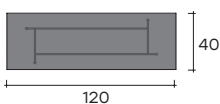

Coffee table with 23 mm thick DV Glass top, available in transparent finish or with coloured stripes. The top is also available in marble, 20 mm thick. Metal base in polished Nickel Black finish.

portata sul piano: 30 kg
load capacity on top: 30 kg

WAV9030 - WAV9040

WAV1235

WAV1240

WAV9035

WAV9045

WAV3850

DIMENSIONI _ DIMENSIONS

PIANO IN DV-GLASS® DV-GLASS® TOP

WAV9030	 51
L 90 x P 90 x H 30 cm	 75
L 35 7/16" x W 35 7/16" x H 11 13/16"	 0,41
WAV9040	 52
L 90 x P 90 x H 40 cm	 76
L 35 7/16" x W 35 7/16" x H 15 3/4"	 0,48
WAV1235	 89
L 120 x P 120 x H 35 cm	 122
L 47 1/4" x W 47 1/4" x H 13 3/4"	 0,76
WAV1240	 31
L 120 x P 40 x H 40 cm	 47
L 47 1/4" x W 15 3/4" x H 15 3/4"	 0,28
WAV9035	 24
L 90 x P 40 x H 35 cm	 38
L 35 7/16" x W 15 3/4" x H 13 3/4"	 0,24
WAV9045	 25
L 90 x P 40 x H 45 cm	 39
L 35 7/16" x W 15 3/4" x H 17 11/16"	 0,24
WAV3850	 10
L 90 x P 40 x H 45 cm	 23
L 35 7/16" x W 15 3/4" x H 17 11/16"	 0,18

PIANO IN MARMO MARBLE TOP

WAV9030	 48
L 90 x P 90 x H 30 cm	 72
L 35 7/16" x W 35 7/16" x H 11 13/16"	 0,41
WAV9040	 49
L 90 x P 90 x H 40 cm	 73
L 35 7/16" x W 35 7/16" x H 15 3/4"	 0,48
WAV1235	 84
L 120 x P 120 x H 35 cm	 117
L 47 1/4" x W 47 1/4" x H 13 3/4"	 0,76
WAV1240	 29
L 120 x P 40 x H 40 cm	 45
L 47 1/4" x W 15 3/4" x H 15 3/4"	 0,28
WAV9035	 22
L 90 x P 40 x H 35 cm	 36
L 35 7/16" x W 15 3/4" x H 13 3/4"	 0,24
WAV9045	 23
L 90 x P 40 x H 45 cm	 37
L 35 7/16" x W 15 3/4" x H 17 11/16"	 0,24
WAV3850	 9
L 90 x P 40 x H 45 cm	 22
L 35 7/16" x W 15 3/4" x H 17 11/16"	 0,18