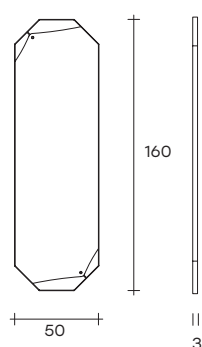

SPECCHIO DA PARETE HANGING MIRROR

PI160