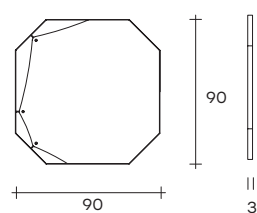

pinch

Lanzavecchia + Wai

modello registrato
registered model

Collezione di specchi da terra o da parete con cornice in metallo finitura ottone brunito, specchio piano da 5 mm.

Collection of Hanging or leaning mirror with metal burnished brass finish frame. 5 mm thick flat mirror.

SPECCHIO DA TERRA O DA PARETE LEANING OR HANGING MIRROR

PI180

SPECCHIO DA PARETE HANGING MIRROR

PI160

PI190

PI170

PI190R

DIMENSIONI _ DIMENSIONS

PI70

ø 70 x P 3 cm
ø 27 7/16" x W 3/16"

PI90

L 90 x P 3 x H 90 cm
L 36 7/16" x W 3/16" x H 36 7/16"

PI180

L 45 x P 3 x H 180 cm
L 17 11/16" x W 3/16" x H 70 7/8"

PI90R

ø 90 x P 3 cm
ø 36 7/16" x W 3/16"

PI160

L 50 x P 3 x H 160 cm
L 19 11/16" x W 3/16" x H 62"