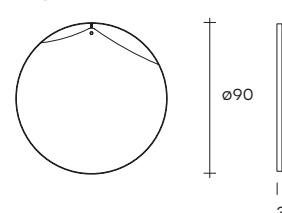

## SPECCHIO DA PARETE HANGING MIRROR

PI160

PI190

PI170

PI190R

## DIMENSIONI \_ DIMENSIONS

**PI70**

ø 70 x P 3 cm  
ø 27 7/16" x W 3/16"

**PI90**

L 90 x P 3 x H 90 cm  
L 36 7/16" x W 3/16" x H 36 7/16"

**PI180**

L 45 x P 3 x H 180 cm  
L 17 11/16" x W 3/16" x H 70 7/8"

**PI90R**

ø 90 x P 3 cm  
ø 36 7/16" x W 3/16"

**PI160**

L 50 x P 3 x H 160 cm  
L 19 11/16" x W 3/16" x H 62"

---

**STRUTTURA IN METALLO**  
**METAL STRUCTURE**

**OB**  
Ottone Brunito  
Burnished Brass

---