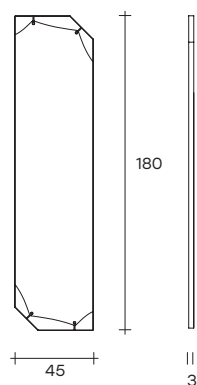

SPECCHIO DA TERRA O DA PARETE LEANING OR HANGING MIRROR

PI180