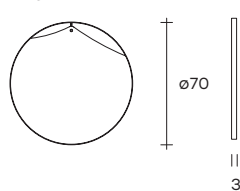

pinch

Lanzavecchia + Wai

modello registrato
registered model

Collezione di specchi da terra o da parete con cornice in metallo finitura ottone brunito, specchio piano da 5 mm.

Collection of Hanging or leaning mirror with metal burnished brass finish frame. 5 mm thick flat mirror.

SPECCHIO DA TERRA O DA PARETE LEANING OR HANGING MIRROR

PI180

SPECCHIO DA PARETE HANGING MIRROR

PI160

PI190

PI170

PI190R

DIMENSIONI _ DIMENSIONS

PI70

ø 70 x P 3 cm
ø 27 7/16" x W 3/16"

PI90

L 90 x P 3 x H 90 cm
L 36 7/16" x W 3/16" x H 36 7/16"

PI180

L 45 x P 3 x H 180 cm
L 17 11/16" x W 3/16" x H 70 7/8"

PI90R

ø 90 x P 3 cm
ø 36 7/16" x W 3/16"

PI160

L 50 x P 3 x H 160 cm
L 19 11/16" x W 3/16" x H 62"