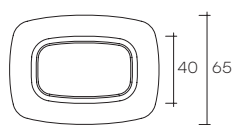

portata sul piano: 30 kg
load capacity on top: 30 kg

MC50

MC60

MC90

MC130

DIMENSIONI _ DIMENSIONS

MC50

L 50 x P 50 x H 50 cm
L 19 7/16" x W 19 7/16" x H 19 7/16"

MC60

L 60 x P 60 x H 40 cm
L 23 5/8" x W 23 5/8" x H 15 3/4"

MC90

L 90 x P 65 x H 33 cm
L 35 7/16" x W 25 9/16" x H 33"

MC130

L 130 x P 86 x H 33 cm
L 51 3/16" x W 33 7/8" x H 12"

BASE IN VETRO FILATO
SPUN GLASS BASE