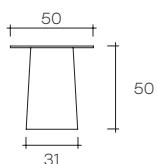

portata sul piano: 30 kg
load capacity on top: 30 kg

MC50

MC60

MC90

MC130

DIMENSIONI _ DIMENSIONS

MC50

L 50 x P 50 x H 50 cm
L 19 7/16" x W 19 7/16" x H 19 7/16"

MC60

L 60 x P 60 x H 40 cm
L 23 5/8" x W 23 5/8" x H 15 3/4"

MC90

L 90 x P 65 x H 33 cm
L 35 7/16" x W 25 9/16" x H 33"

MC130

L 130 x P 86 x H 33 cm
L 51 3/16" x W 33 7/8" x H 12"

BASE IN VETRO FILATO
SPUN GLASS BASE