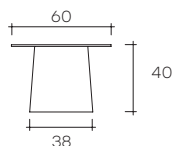

portata sul piano: 30 kg
load capacity on top: 30 kg

MC50

MC60

MC90

MC130

DIMENSIONI _ DIMENSIONS

MC50

L 50 x P 50 x H 50 cm
L 19 7/16" x W 19 7/16" x H 19 7/16"

MC60

L 60 x P 60 x H 40 cm
L 23 5/8" x W 23 5/8" x H 15 3/4"

MC90

L 90 x P 65 x H 33 cm
L 35 7/16" x W 25 9/16" x H 33"

MC130

L 130 x P 86 x H 33 cm
L 51 3/16" x W 33 7/8" x H 12"

BASE IN VETRO FILATO
SPUN GLASS BASE