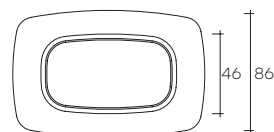

portata sul piano: 30 kg
load capacity on top: 30 kg

MC50

MC60

MC90

MC130

DIMENSIONI _ DIMENSIONS

MC50

L 50 x P 50 x H 50 cm
L 19 7/16" x W 19 7/16" x H 19 7/16"

MC60

L 60 x P 60 x H 40 cm
L 23 5/8" x W 23 5/8" x H 15 3/4"

MC90

L 90 x P 65 x H 33 cm
L 35 7/16" x W 25 9/16" x H 33"

MC130

L 130 x P 86 x H 33 cm
L 51 3/16" x W 33 7/8" x H 12"

BASE IN VETRO FILATO
SPUN GLASS BASE