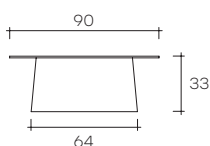

portata sul piano: 30 kg
load capacity on top: 30 kg

MC50

MC60

MC90

MC130

DIMENSIONI _ DIMENSIONS

MC50

L 50 x P 50 x H 50 cm
L 19 7/16" x W 19 7/16" x H 19 7/16"

MC60

L 60 x P 60 x H 40 cm
L 23 5/8" x W 23 5/8" x H 15 3/4"

MC90

L 90 x P 65 x H 33 cm
L 35 7/16" x W 25 9/16" x H 33"

MC130

L 130 x P 86 x H 33 cm
L 51 3/16" x W 33 7/8" x H 12"

BASE IN VETRO FILATO
SPUN GLASS BASE