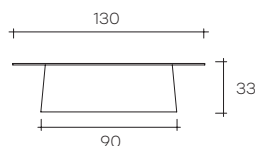

portata sul piano: 30 kg
load capacity on top: 30 kg

MC50

MC60

MC90

MC130

DIMENSIONI _ DIMENSIONS

MC50

L 50 x P 50 x H 50 cm
L 19 7/16" x W 19 7/16" x H 19 7/16"

MC60

L 60 x P 60 x H 40 cm
L 23 5/8" x W 23 5/8" x H 15 3/4"

MC90

L 90 x P 65 x H 33 cm
L 35 7/16" x W 25 9/16" x H 33"

MC130

L 130 x P 86 x H 33 cm
L 51 3/16" x W 33 7/8" x H 12"

BASE IN VETRO FILATO
SPUN GLASS BASE