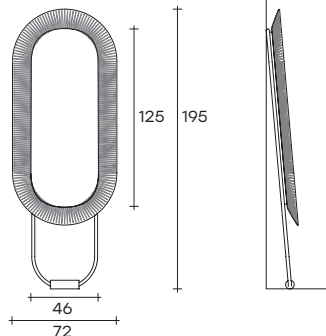

Hanging or leaning mirror with 6 mm-thick high-temperature fused glass frame, available in bronze, smoke or back-painted semi-transparent finish. Free standing version made of metal structure in Metallic Champagne or Vulcano Grey finish. Solid wooden foot, Tobacco finish or heat-treated black finish. Integrated LED lighting system with a dimmer switch and temperature regulation (only for free standing version).

SPECCHIO DA PARETE HANGING MIRRORS

KAOV

KAR

SPECCHIO DA TERRA LEANING MIRRORS

KAOV-T

KAR-T

DIMENSIONI _ DIMENSIONS

KAR

ø 72 x P 8 cm
ø 28 3/8" x W 3 1/8"

KAOV

L 72 x P 8 x H 151 cm
L 28 3/8" x W 3 1/8" x H 59 7/16"

KAR-T°

L 72 x P 10 x H 195 cm
L 28 3/8" x W 4" x H 76 3/4"

KAOV-T°

L 72 x P 10 x H 195 cm
L 28 3/8" x W 4" x H 76 3/4"