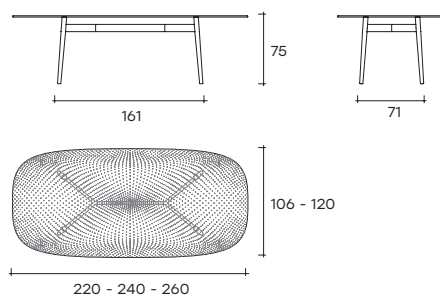

Table with painted metal base, Lava Grey or Metallic Greige finish. Top in 15 mm fused and tempered glass, available transparent or back-lacquered with metallic paints.

portata sul piano: 150 kg
load capacity on top: 150 kg

COBS180 - COBS200

COBS220 - COBS240 - COBS260

COBS280 - COBS300

COBT140 - COBT160 - COBT180

DIMENSIONI _ DIMENSIONS

COBT140

Ø 140 x H 75 cm
L 55 1/8" x H 29 1/2"

 73
 128
 0,7

COBT160

Ø 160 x H 75 cm
L 63" x H 29 1/2"

 90
 152
 0,81

COBT180

Ø 180 x H 75 cm
L 70 7/8" x H 29 1/2"

 111
 191
 0,93

COBS180

L 180 x P 90 x H 75 cm
L 70 7/8" x W 35 7/16" x H 29 1/2"

L 240 x P 106 x H 75 cm
L 94 1/2" x W 41 3/4" x H 29 1/2"

 107
 177
 0,89

COBS260

L 260 x P 120 x H 75 cm
L 102 3/8" x W 47 1/4" x H 29 1/2"

 127
 206
 1

COBS280

L 280 x P 120 x H 75 cm
L 110 1/4" x W 47 1/4" x H 29 1/2"