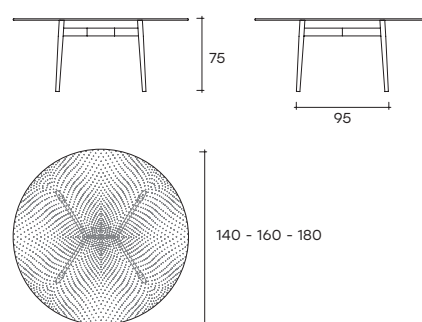

COBS180 - COBS200

COBS220 - COBS240 - COBS260

COBS280 - COBS300

COBT140 - COBT160 - COBT180

DIMENSIONI _ DIMENSIONS

COBT140

Ø 140 x H 75 cm
L 55 1/8" x H 29 1/2"

 73
 128
 0,7

COBT160

Ø 160 x H 75 cm
L 63" x H 29 1/2"

 90
 152
 0,81

COBT180

Ø 180 x H 75 cm
L 70 7/8" x H 29 1/2"

 111
 191
 0,93

COBS180

L 180 x P 90 x H 75 cm
L 70 7/8" x W 35 7/16" x H 29 1/2"

 63
 110
 0,73

COBS200

L 200 x P 100 x H 75 cm
L 78 3/8" x W 39 3/8" x H 29 1/2"

 73
 125
 0,82

COBS220

L 220 x P 106 x H 75 cm
L 86 5/8" x W 41 3/4" x H 29 1/2"

 100
 167
 0,85

COBS240

L 240 x P 106 x H 75 cm
L 94 1/2" x W 41 3/4" x H 29 1/2"

 107
 177
 0,89

COBS260

L 260 x P 120 x H 75 cm
L 102 3/8" x W 47 1/4" x H 29 1/2"

 127
 206
 1

COBS280

L 280 x P 120 x H 75 cm
L 110 1/4" x W 47 1/4" x H 29 1/2"