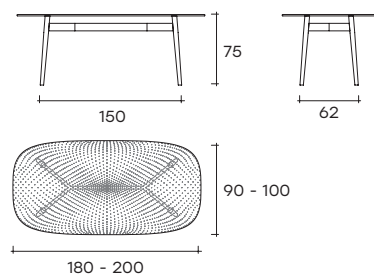

Table with painted metal base, Lava Grey or Metallic Greige finish. Top in 15 mm fused and tempered glass, available transparent or back-lacquered with metallic paints.

portata sul piano: 150 kg
load capacity on top: 150 kg

COBS180 - COBS200

COBS220 - COBS240 - COBS260

COBS280 - COBS300

COBT140 - COBT160 - COBT180

DIMENSIONI _ DIMENSIONS

COBT140

Ø 140 x H 75 cm
L 55 1/8" x H 29 1/2"

 73
 128
 0,7

COBT160

Ø 160 x H 75 cm
L 63" x H 29 1/2"

 90
 152
 0,81

COBT180

Ø 180 x H 75 cm
L 70 7/8" x H 29 1/2"

 111
 191
 0,93

COBS180

L 180 x P 90 x H 75 cm
L 70 7/8" x W 35 7/16" x H 29 1/2"

L 240 x P 106 x H 75 cm
L 94 1/2" x W 41 3/4" x H 29 1/2"

 107
 177
 0,89

COBS260

L 260 x P 120 x H 75 cm
L 102 3/8" x W 47 1/4" x H 29 1/2"

 127
 206
 1

COBS280

L 280 x P 120 x H 75 cm
L 110 1/4" x W 47 1/4" x H 29 1/2"