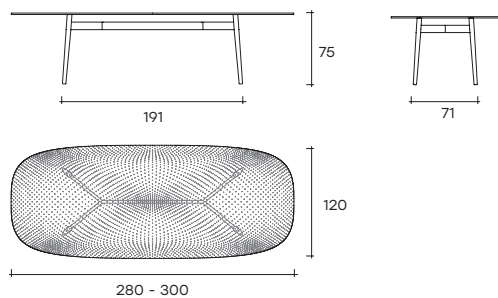

Table with painted metal base, Lava Grey or Metallic Greige finish. Top in 15 mm fused and tempered glass, available transparent or back-lacquered with metallic paints.

portata sul piano: 150 kg
load capacity on top: 150 kg

COBS180 - COBS200

COBS220 - COBS240 - COBS260

COBS280 - COBS300

COBT140 - COBT160 - COBT180

DIMENSIONI _ DIMENSIONS

COBT140

Ø 140 x H 75 cm
L 55 1/8" x H 29 1/2"

 73
 128
 0,7

COBT160

Ø 160 x H 75 cm
L 63" x H 29 1/2"

 90
 152
 0,81

COBT180

Ø 180 x H 75 cm
L 70 7/8" x H 29 1/2"

 111
 191
 0,93

COBS180

L 180 x P 90 x H 75 cm
L 70 7/8" x W 35 7/16" x H 29 1/2"

L 240 x P 106 x H 75 cm
L 94 1/2" x W 41 3/4" x H 29 1/2"

 107
 177
 0,89

COBS260

L 260 x P 120 x H 75 cm
L 102 3/8" x W 47 1/4" x H 29 1/2"

 127
 206
 1

COBS280

L 280 x P 120 x H 75 cm
L 110 1/4" x W 47 1/4" x H 29 1/2"