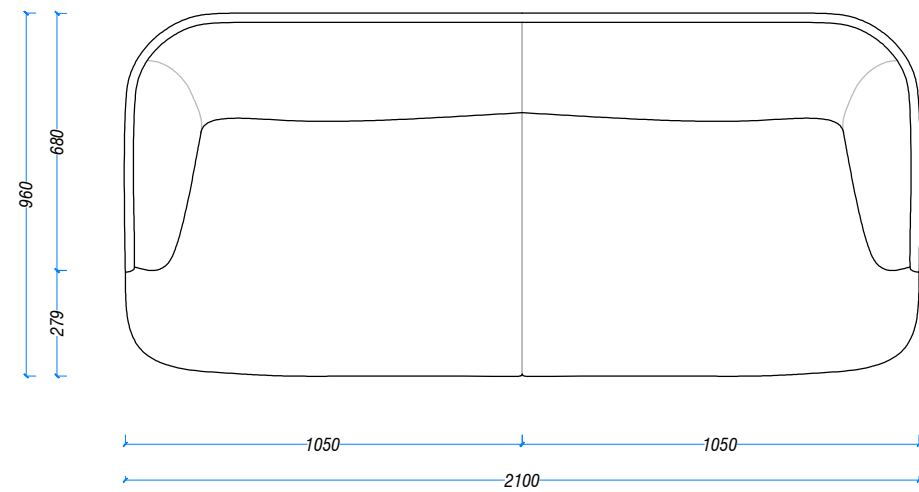

RUBELLI

VELOUR SOFA
LEATHER OUTSIDE

210-LAGO

A12144-1

Product scan (≈25x25 cm) or picture

PROSPETTO FRONTALE

PROSPETTO SCHIENALE

PIANTA

PROSPETTO LATERALE

project <i>COLLEZIONE 2020: VELOUR</i>						
description <i>VELOUR SOFA 210</i>		drawing number <i>A 12144</i>		rev.number <i>03</i>		
	RUBELLI CASA	drawer <i>L.S.</i>	check <i>D.M.</i>	date of issue <i>27/02/2020</i>	unit <i>mm</i>	scale <i>1:20 @ A3</i>
		<small>All information on this drawing are under property of Rubelli S.P.A., are confidential and must not be made public, reproduced or copied in whole or in part, except when it becomes necessary for the execution of the product in question for Rubelli S.P.A. This drawing and all duplicates must always be returned to Rubelli S.P.A. after the completion of the works.</small>				sheet <i>01/01</i>