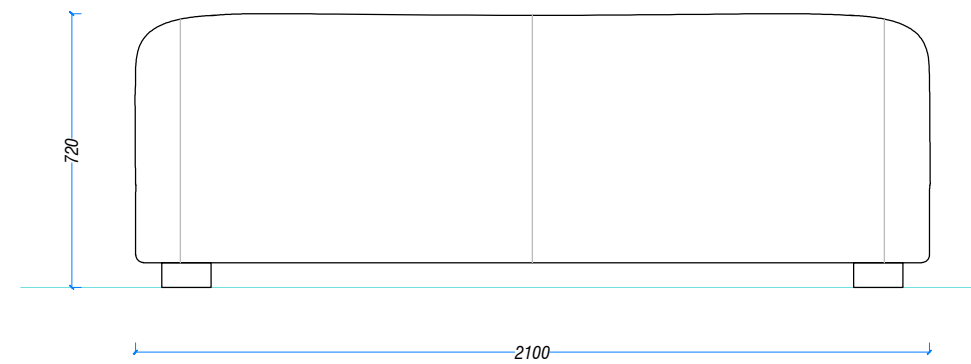

RUBELLI

VELOUR SOFA
LEATHER OUTSIDE

210-LAGO

A12144-1

Product scan (≈25x25 cm) or picture

PROSPETTO FRONTALE

PROSPETTO SCHIENALE

PIANTA

PROSPETTO LATERALE

project <i>COLLEZIONE 2020: VELOUR</i>						
description <i>VELOUR SOFA 210</i>		drawing number <i>A 12144</i>		rev.number <i>03</i>		
	RUBELLI CASA	drawer <i>L.S.</i>	check <i>D.M.</i>	date of issue <i>27/02/2020</i>	unit <i>mm</i>	scale <i>1:20 @ A3</i>
		<small>All information on this drawing are under property of Rubelli S.P.A., are confidential and must not be made public, reproduced or copied in whole or in part, except when it becomes necessary for the execution of the product in question for Rubelli S.P.A. This drawing and all duplicates must always be returned to Rubelli S.P.A. after the completion of the works.</small>				sheet <i>01/01</i>