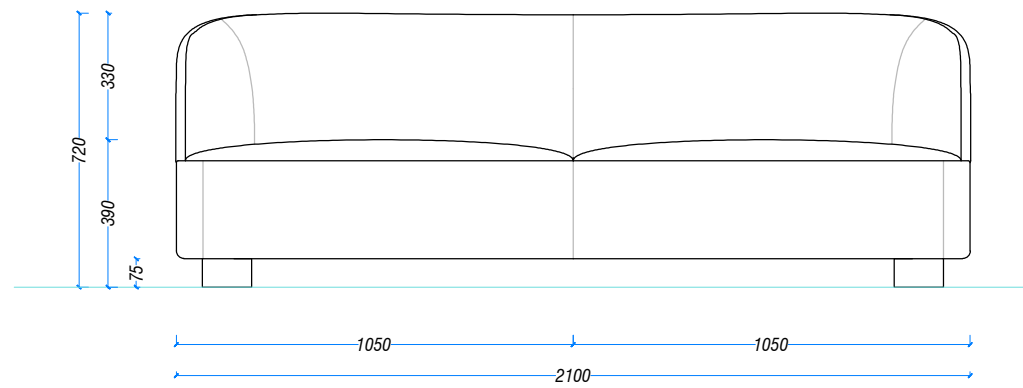

RUBELLI

VELOUR SOFA
LEATHER OUTSIDE

210-LAGO

A12144-1

Product scan (≈25x25 cm) or picture

PROSPETTO FRONTALE

PROSPETTO SCHIENALE

PIANTA

PROSPETTO LATERALE

project <i>COLLEZIONE 2020: VELOUR</i>						
description <i>VELOUR SOFA 210</i>		drawing number <i>A 12144</i>		rev.number <i>03</i>		
	RUBELLI CASA	drawer <i>L.S.</i>	check <i>D.M.</i>	date of issue <i>27/02/2020</i>	unit <i>mm</i>	scale <i>1:20 @ A3</i>
		<small>All information on this drawing are under property of Rubelli S.P.A., are confidential and must not be made public, reproduced or copied in whole or in part, except when it becomes necessary for the execution of the product in question for Rubelli S.P.A. This drawing and all duplicates must always be returned to Rubelli S.P.A. after the completion of the works.</small>				sheet <i>01/01</i>