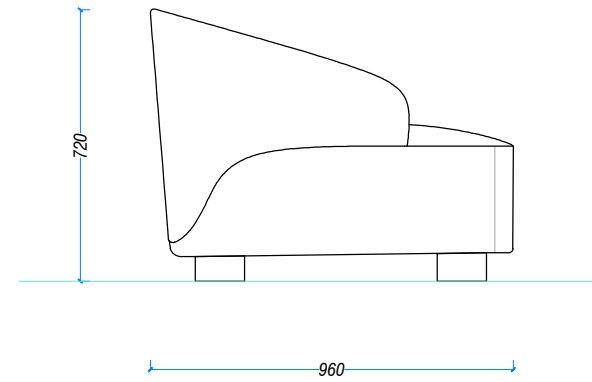

RUBELLI

VELOUR SOFA
LEATHER OUTSIDE

210-LAGO

A12144-1

Product scan (≈25x25 cm) or picture

PROSPETTO FRONTALE

PROSPETTO SCHIENALE

PIANTA

PROSPETTO LATERALE

project <i>COLLEZIONE 2020: VELOUR</i>						
description <i>VELOUR SOFA 210</i>		drawing number <i>A 12144</i>		rev.number <i>03</i>		
	RUBELLI CASA	drawer <i>L.S.</i>	check <i>D.M.</i>	date of issue <i>27/02/2020</i>	unit <i>mm</i>	scale <i>1:20 @ A3</i>
		<small>All information on this drawing are under property of Rubelli S.P.A., are confidential and must not be made public, reproduced or copied in whole or in part, except when it becomes necessary for the execution of the product in question for Rubelli S.P.A. This drawing and all duplicates must always be returned to Rubelli S.P.A. after the completion of the works.</small>				sheet <i>01/01</i>