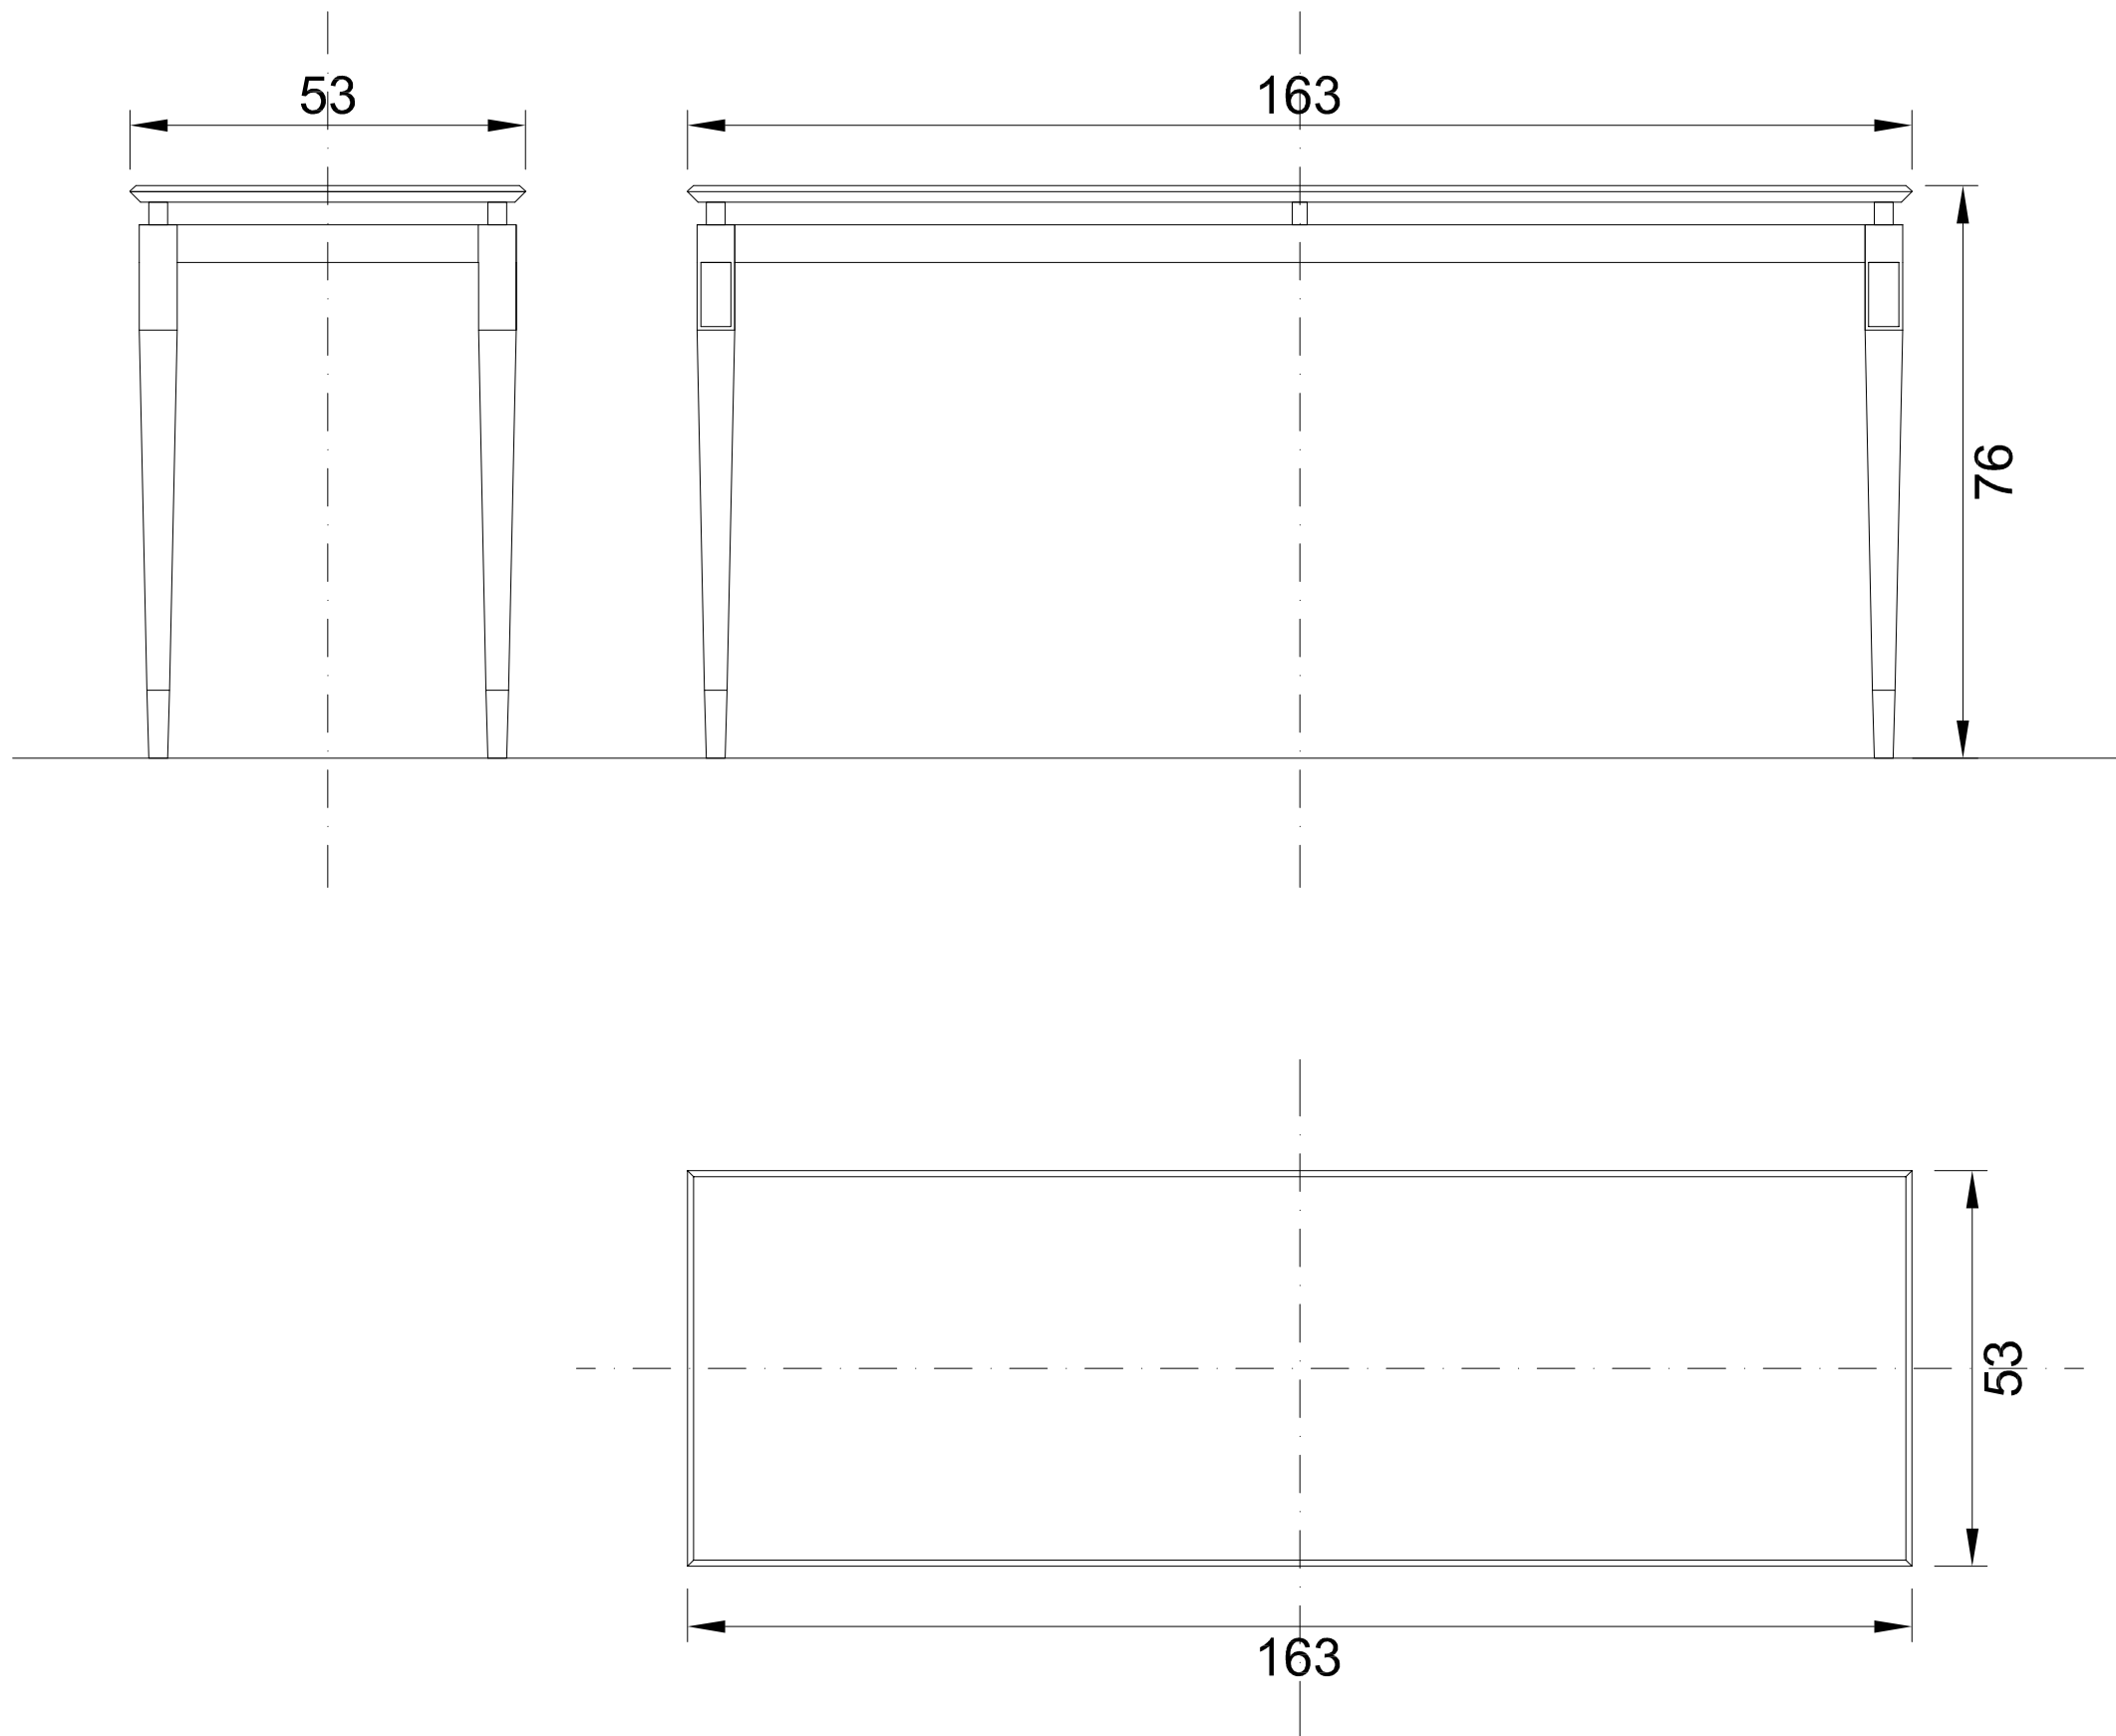

RUBELLI

Product scan (≈25x25 cm) or picture

SCHOLETA LUXURY CONSOLE

A12084-1

The top in Damantio® – exclusive material patented by Rubelli – in the bronze colour, characterises the Scholèta Console and makes it unique in its Luxury version. Like the standard version the frame is in black lacquer finished wood and the decorative features in satin brass finish.

Il piano in Damantio® - l'esclusivo materiale brevettato da Rubelli - nel colore bronzo caratterizza e rende unica Scholèta Console nella sua versione Luxury. Così come nella versione standard la struttura è in legno laccato nero e gli elementi decorativi in finitura ottone satinato.

rev. n°	date	drawer	description			
project		A 12084 SCHOLETA LUXURY CONSOLE				
description			drawing number		views	
	RUBELLI CASA		drawer	check	date of issue	scale
					01/01/2017	1:10
					unit	sheet
					cm	1/1
<small>All information on this drawing are under property of Rubelli S.P.A., are confidential and must not be made public, reproduced or copied in whole or in part, except when it becomes necessary for the execution of the product in question for Rubelli S.P.A. This drawing and all duplicates must always be returned to Rubelli S.P.A. after the completion of the works.</small>						