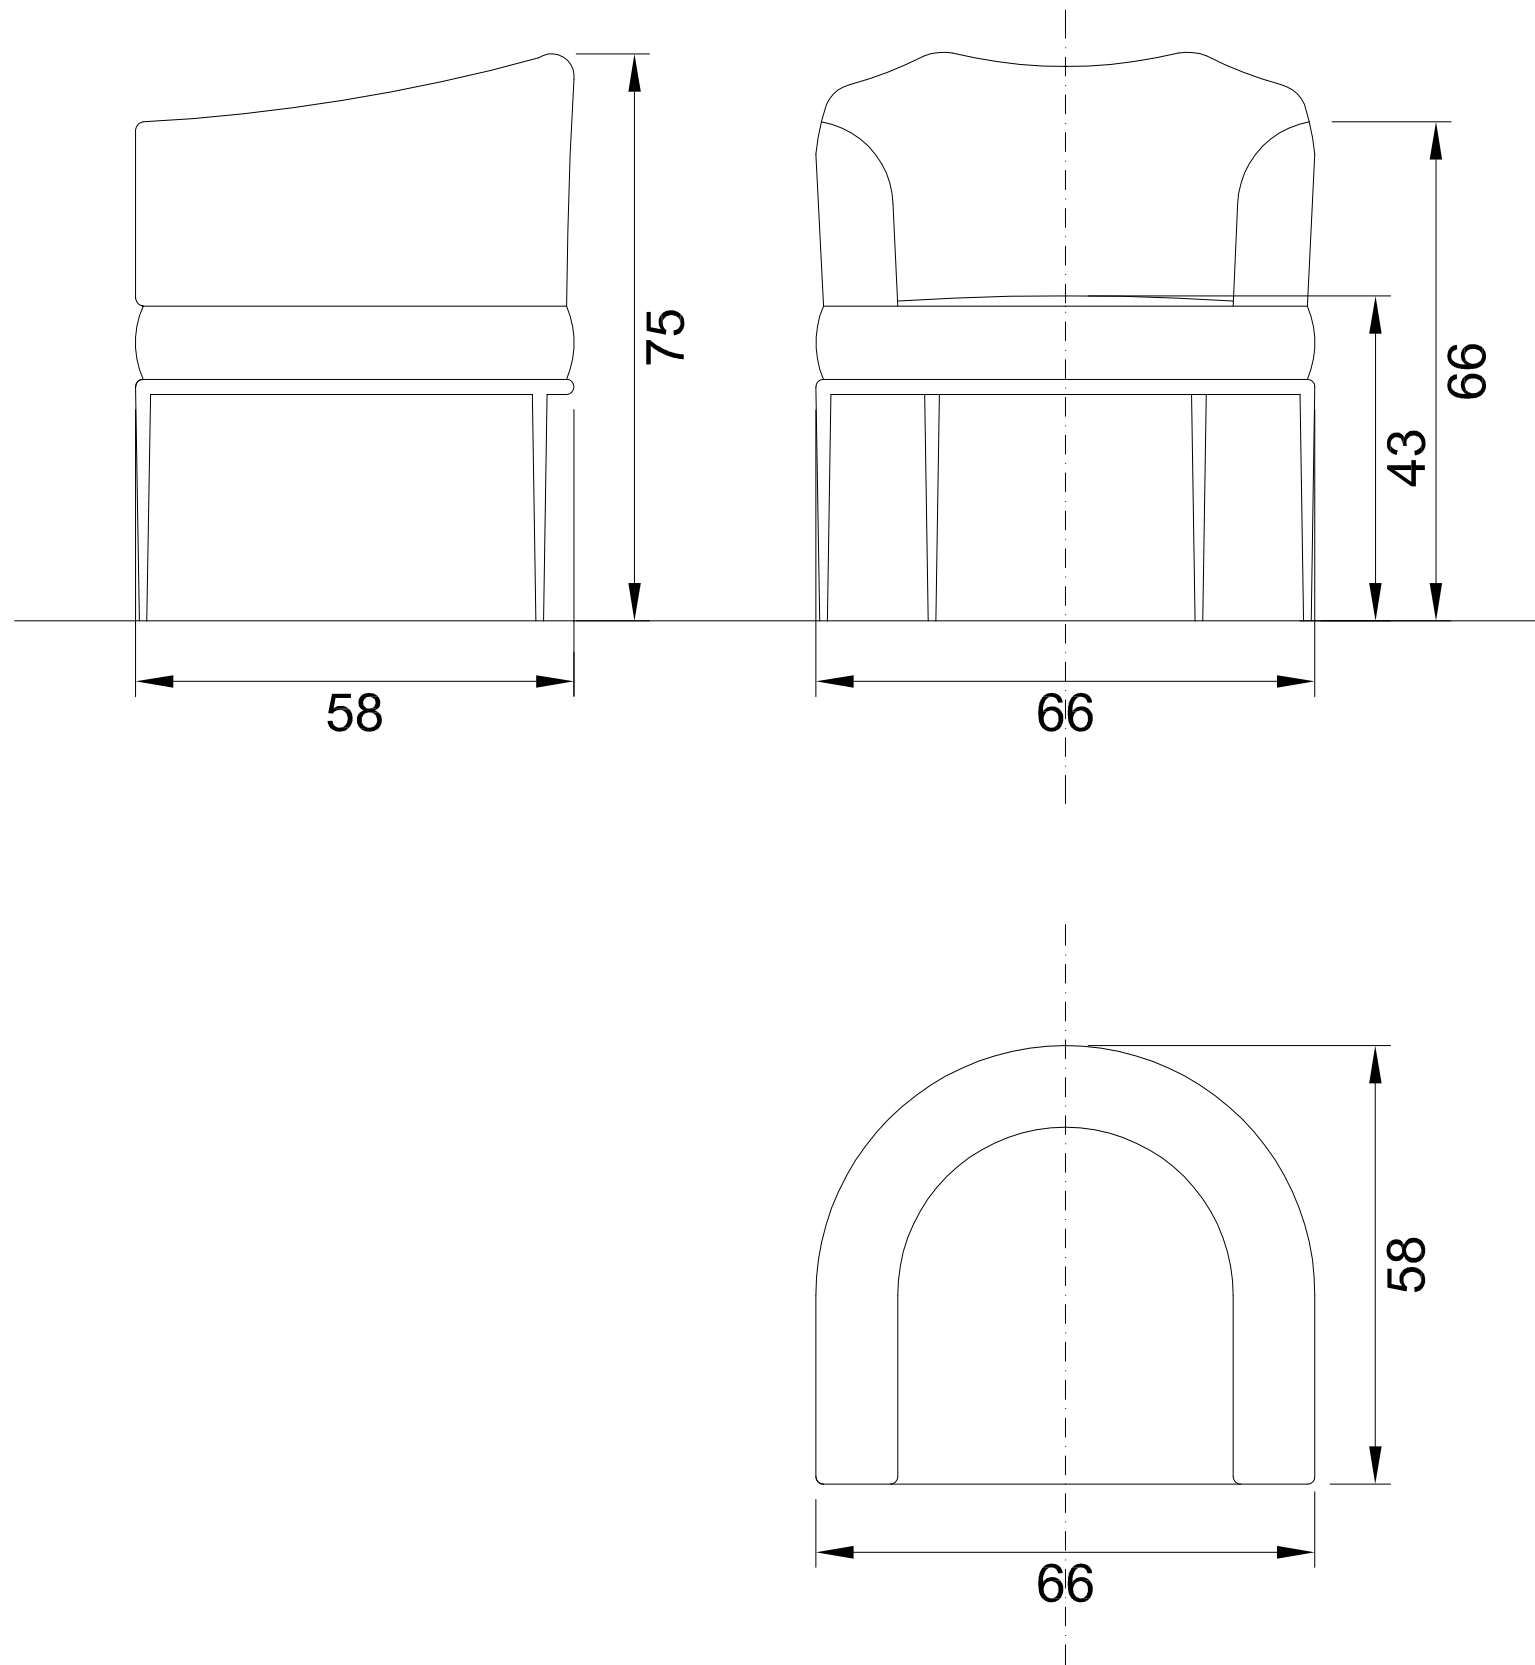

RUBELLI

Product scan (≈25x25 cm) or picture

CLINTON CHAIR

A12009-1

Clinton is the iconic armchair in the Rubelli Casa collection. Resting on a slim metal base, it is available in various satin and gloss finishes. Wraparound and sleek, and with a shaped of the back, Clinton pairs nicely with the Palazzo sofa.

Clinton è la poltrona iconica della collezione Rubelli Casa. Poggiata a una snella base in metallo, è disponibile in diverse finiture satinata e lucide. Avvolgente e sinuosa, il morbido movimento sullo schienale la rende particolarmente adatta in abbinata con il divano Palazzo.

rev. n°	date	drawer	description			
project		A 12009 CLINTON CHAIR				
description			drawing number			
		drawer	check	date of issue	unit	scale
RUBELLI CASA				01/01/2017	cm	1:10
<small>All information on this drawing are under property of Rubelli S.P.A., are confidential and must not be made public, reproduced or copied in whole or in part, except when it becomes necessary for the execution of the product in question for Rubelli S.P.A. This drawing and all duplicates must always be returned to Rubelli S.P.A. after the completion of the works.</small>					sheet	1/1