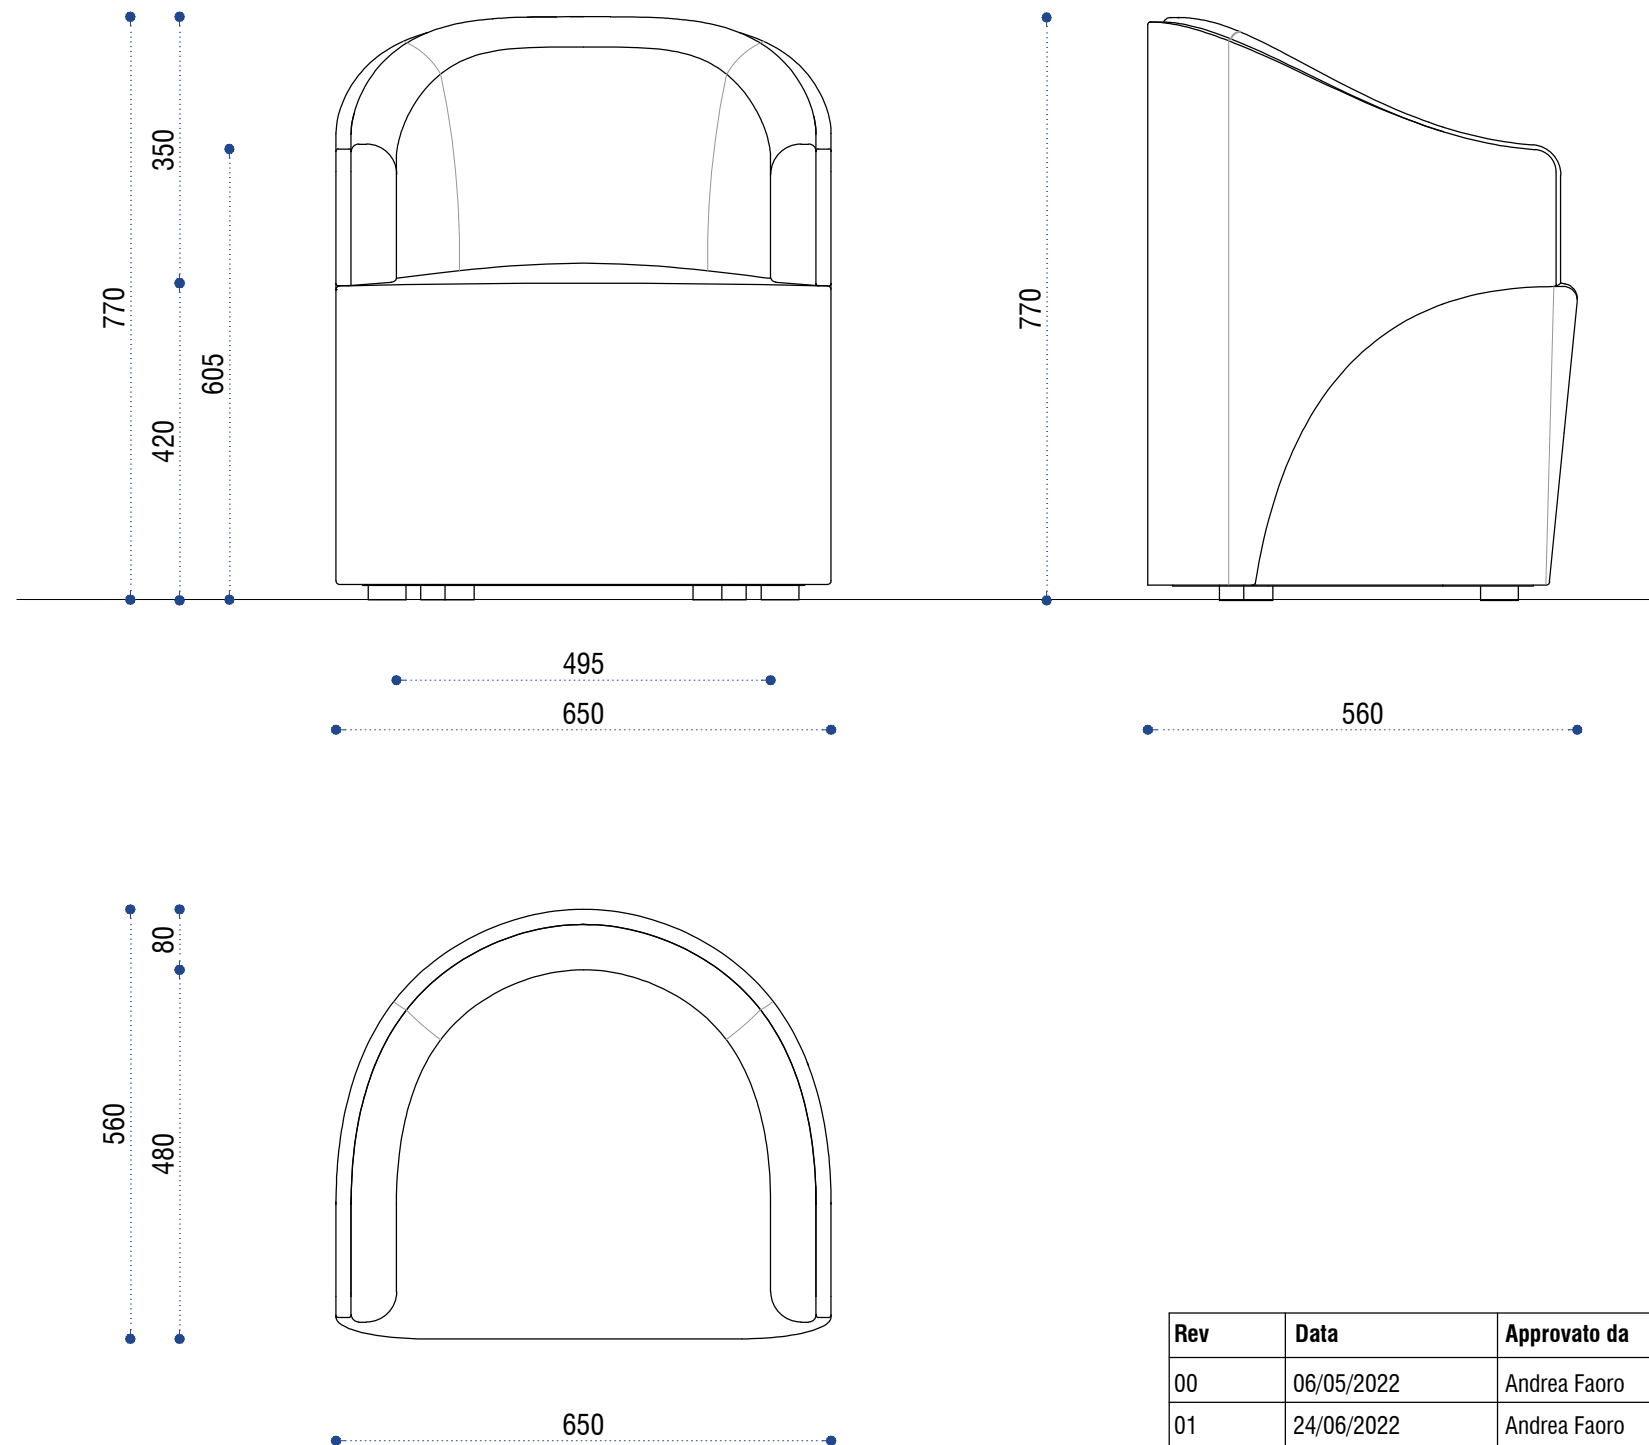

Rev	Data	Approvato da	Descrizione modifica
00	06/05/2022	Andrea Faoro	EMISSIONE
01	24/06/2022	Andrea Faoro	DEFINITIVO

Progetto
COLLEZIONE 2022: VELOUR TUB CHAIR

Descrizione disegno ASSIEME	Codice disegno A 12152	Disegnato da JOELLE CIFELLI
		Data 18/07/2022

RUBELLI CASA		Formato A3	Scala 1:10	Disegno 1-1	Misure L x H x P (mm) 650 x 770 x 560