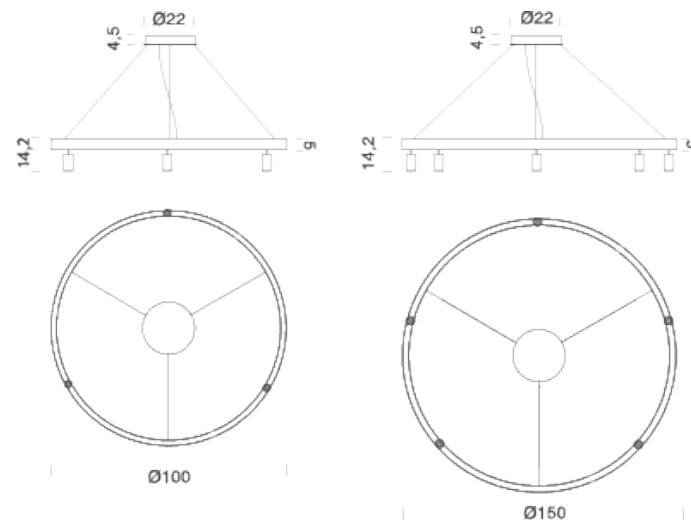

1M | 2700K - DALI

LAMPING

Source	strip LED + spot
Total power	60W
Emission	direct downlight
Switching	DALI
Tension	110/240V
Color temperature	2700K
Luminous flux	3955lm
Typ CRI	90
IP class	40
Dimensions	ø100x5cm
Materials	aluminium
Notes	

included: round canopy with 1 driver 75W (110/240V) | 1x dimmer DALI | 1 electrical cable 4m | 3x adjustable spots up to 90° | 3x adjustable metal cables (length from 3m to 0,5m) ceiling attachment included | RAL 9005 black | RAL 9016 white | 396lm for single spot | Shipped assembled

Codes

BZRCF610G15DBO
BZRCF610G15DNE
BZRCF610G15DOR

Structure

white
black
gold

Certificazioni