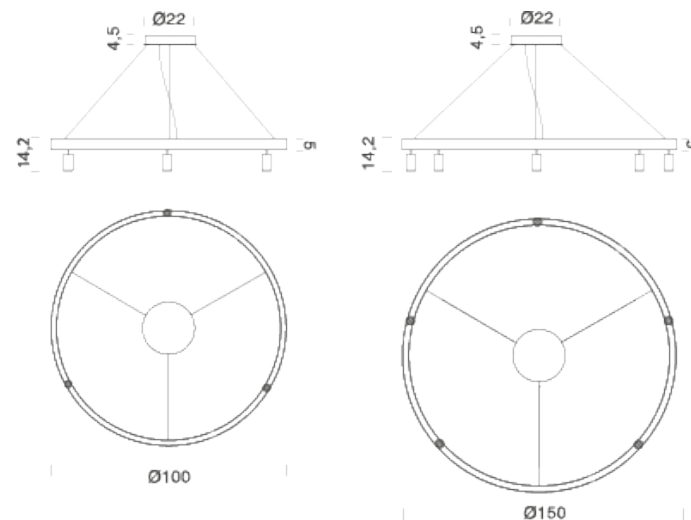

Codes

BZRCF610G15WBO
BZRCF610G15WNE
BZRCF610G15WOR

Structure

white
black
gold

Certificazioni

1,5M | 2700K - DALI

LAMPING

Source	strip LED + spot
Total power	93W
Emission	direct downlight
Switching	DALI
Tension	110/240V
Color temperature	2700K
Luminous flux	5515lm
Typ CRI	90
IP class	40
Dimensions	ø150x5cm
Materials	aluminium
Notes	