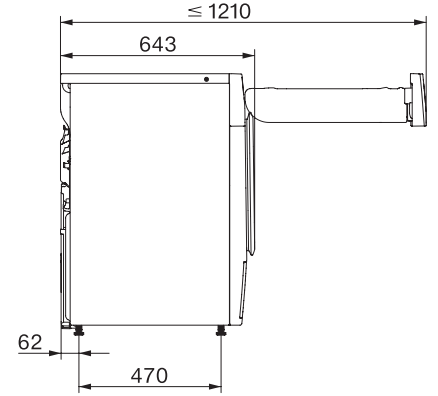

TWV780WP Passion
Asciugatrici T1 a pompa di calore:
9 kg | M Touch | SteamCare | SilenceDrum | Cesto accessorio

T1 installation drawing, faccia 5 degree, measures in mm

T1 drawing, faccia 5 degree, measures in mm

T1 drawing, faccia 5 degree, with porthole, measures in mm

T1 drawing, faccia 5 degree, measures in mm