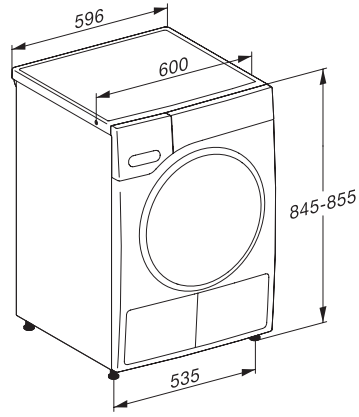

TWV780WP Passion
Asciugatrici T1 a pompa di calore:
9 kg | M Touch | SteamCare | SilenceDrum | Cesto accessorio

T1 installation drawing, faccia 5 degree, measures in mm

T1 drawing, faccia 5 degree, measures in mm

T1 drawing, faccia 5 degree, with porthole, measures in mm

T1 drawing, faccia 5 degree, measures in mm