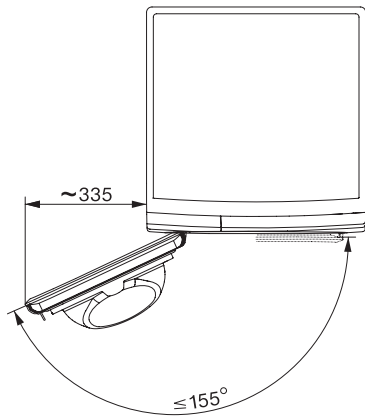

TWV780WP Passion
Asciugatrici T1 a pompa di calore:
9 kg | M Touch | SteamCare | SilenceDrum | Cesto accessorio

T1 installation drawing, faccia 5 degree, measures in mm

T1 drawing, faccia 5 degree, measures in mm

T1 drawing, faccia 5 degree, with porthole, measures in mm

T1 drawing, faccia 5 degree, measures in mm