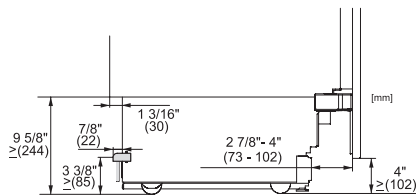

KF 2802 Vi

Frigo-congelatore MasterCool

design e tecnologia top di gamma in grande formato.