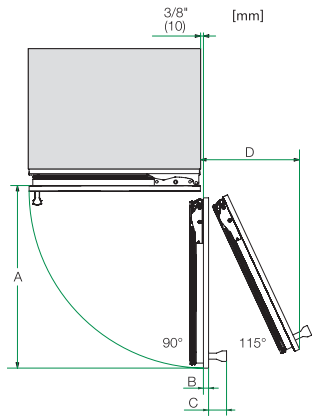

## KF 2802 Vi

Frigo-congelatore MasterCool

design e tecnologia top di gamma in grande formato.

Opening angle 90°/115°, right side stop, MasterCool (Sketch) \*footnote

Side-by-side, MasterCool, without partition wall, with heating mat (Sketch) (with footnote)