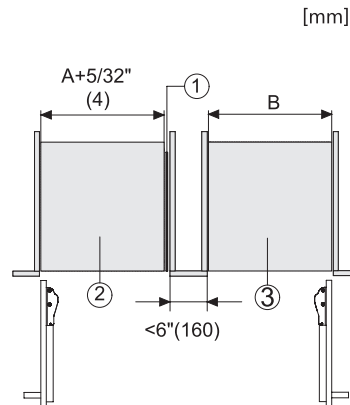

Side-by-Side, MasterCool, footnote, installation drawings