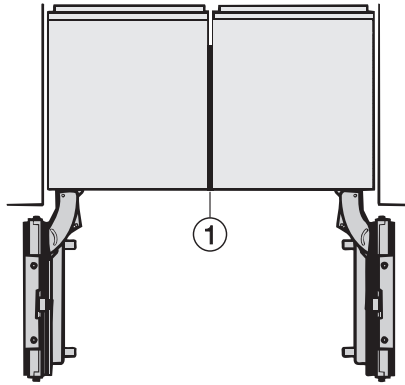

## KF 2802 Vi

Frigo-congelatore MasterCool

design e tecnologia top di gamma in grande formato.

Opening angle 90°/115°, right side stop, MasterCool (Sketch) \*footnote

Side-by-side, MasterCool, without partition wall, with heating mat (Sketch) (with footnote)