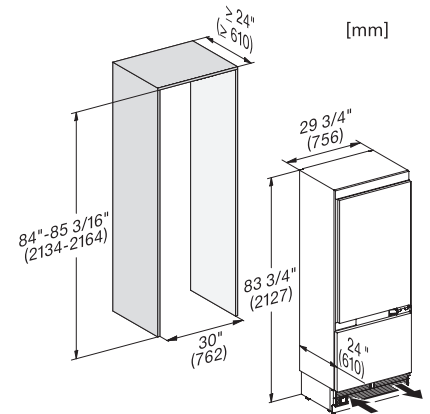

## KF 2802 Vi

Frigo-congelatore MasterCool

design e tecnologia top di gamma in grande formato.

Opening angle 90°/115°, right side stop, MasterCool (Sketch) \*footnote

Side-by-side, MasterCool, without partition wall, with heating mat (Sketch) (with footnote)