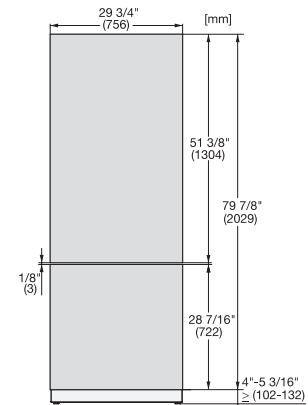

KFP3015ed/cs, KFP3025ed/cs, KFP3014ed/cs, KFP3024ed/cs, Front panel, Front dimensions, MasterCool, sketch