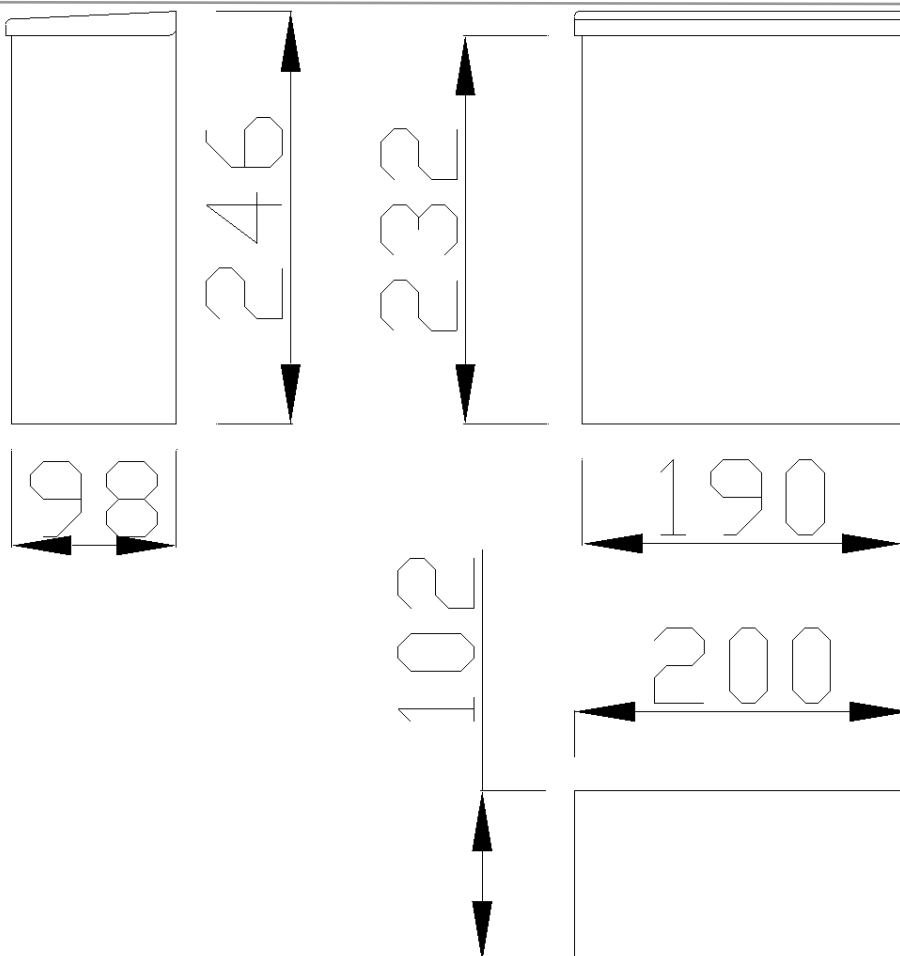

F70AFS06XX Range Inox

Waste bin, hung, with stainless lid

Physical data

Dimensions (mm.)	200x102x246
Weight (kg.)	3,5

Delivery methods

Package	Cardboard package
---------	-------------------

Package dimensions (mm.)	
Weight with Packaging (kg.)	