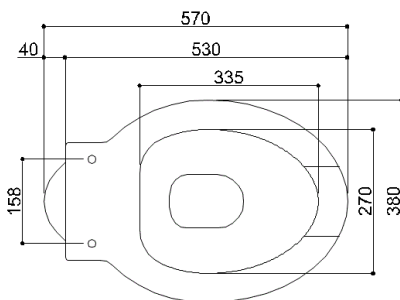

**B40CBO10XX** Range Casual+

Wc fixed to the ground with front opening, floor drain

**Physical data**

Dimensions (mm.)	380x570x485
Weight (kg.)	21

**Delivery methods**

Package	Cardboard package
Package dimensions (mm.)	620x550x400
Weight with Packaging (kg.)	22,3

### **Resistance to load**

---

Vertical 400 Kg