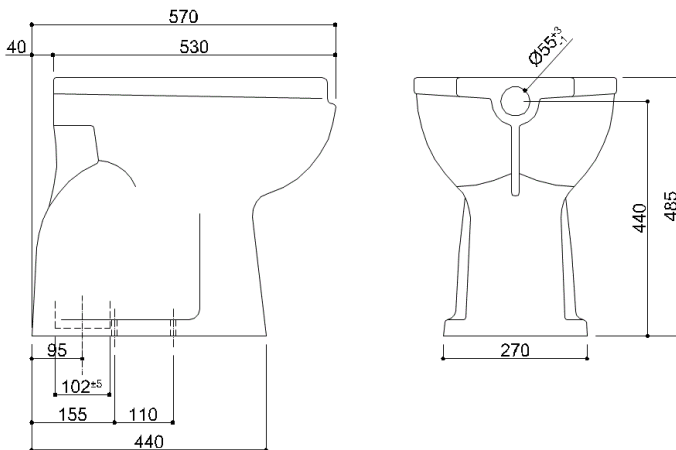

**B40CBO10XX** Range Casual+

Wc fixed to the ground with front opening, floor drain

**Physical data**

Dimensions (mm.)	380x570x485
Weight (kg.)	21

**Delivery methods**

Package	Cardboard package
Package dimensions (mm.)	620x550x400
Weight with Packaging (kg.)	22,3

### **Resistance to load**

---

Vertical 400 Kg