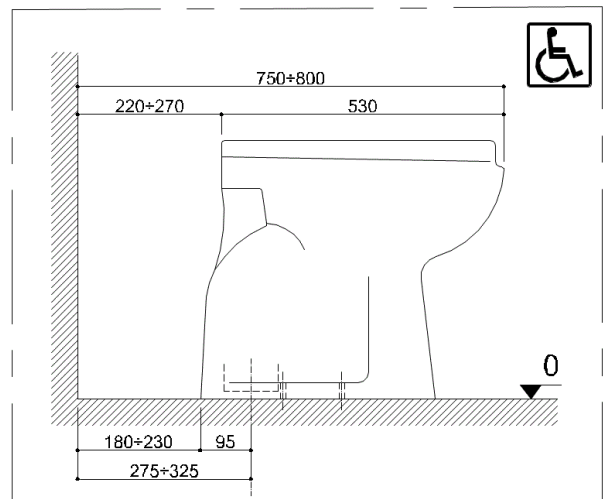

**B40CBO10XX** Range Casual+

Wc fixed to the ground with front opening, floor drain

**Physical data**

Dimensions (mm.)	380x570x485
Weight (kg.)	21

**Delivery methods**

Package	Cardboard package
Package dimensions (mm.)	620x550x400
Weight with Packaging (kg.)	22,3

### **Resistance to load**

---

Vertical 400 Kg