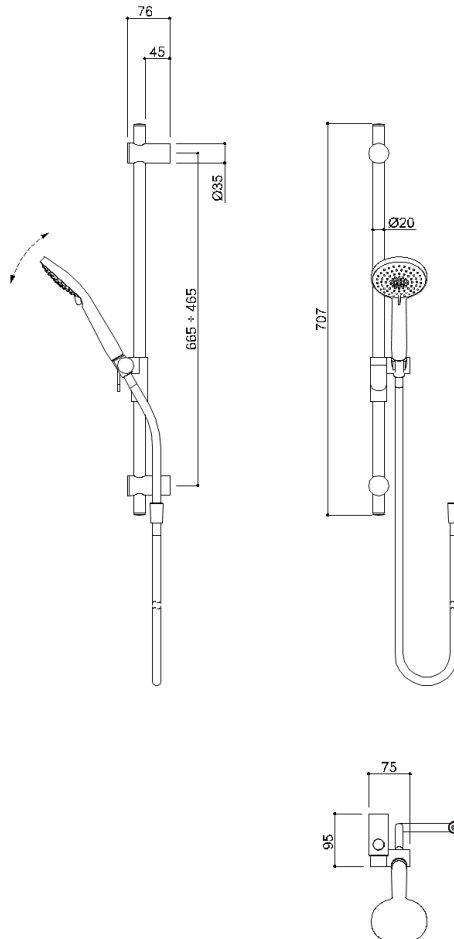

F18XOS07XX *Range Solo*

Physical data

Dimensions (mm.)	75x95x707
Weight (kg.)	0,9

Delivery methods

Package	Cardboard package
Package dimensions (mm.)	720x170x70
Weight with Packaging (kg.)	1,08

F18XOS07XX *Range Solo*

Resistance to load

Vertical	50 Kg	Horizontal	50 Kg
----------	-------	------------	-------

Safety tips

Prior to installing and using the device, carefully read the instructions for use and – in particular – the safety precautions, and comply with them. Store this manual for reference for the entire life-cycle of the device.