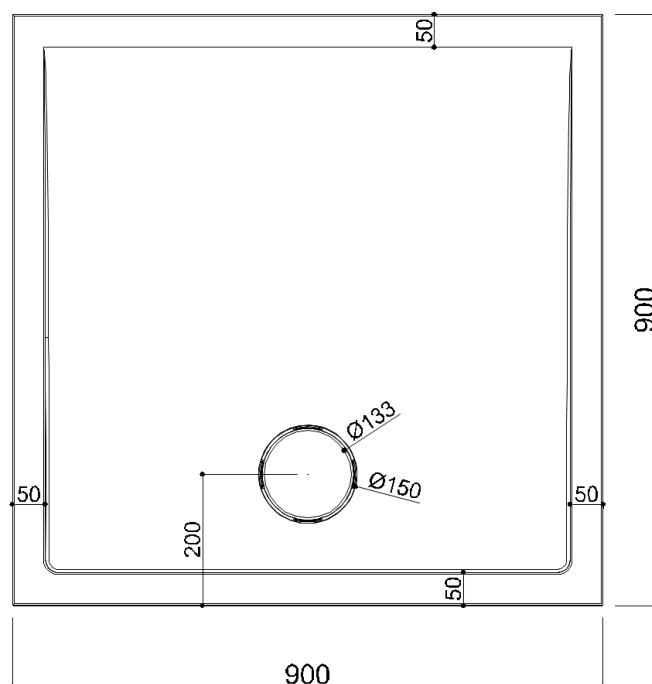

B48CPM02XX Range HUG

Squared shower tray, with relief dotted surface

Physical data

Dimensions (mm.)	900x900x55
Weight (kg.)	30

Delivery methods

Package	Cardboard package
Package dimensions (mm.)	940x940x70
Weight with Packaging (kg.)	33

B48CPM02XX *Range* HUG

Available colors

WM
Hemp white

Materials and finishes

Mineral composite Matt

Safety tips

Before installing and using the device, read the instructions for use and especially the safety warnings carefully and follow them.
If in doubt, contact the company before using the device.