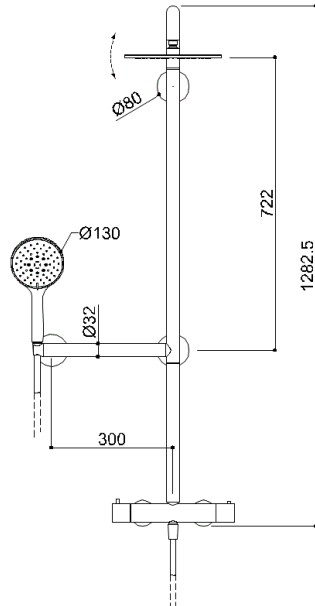

H51GLR04XX *Range Solo*

Safe shower column with stainless steel body - diameter 32 mm., equipped with "Double Water Inlet" water inlet system. Equipped with swivel shower head and 3-jet hand shower - diameter 130 mm. - with anti-torsion flexible hose - length 150 cm. Complete with thermostatic mixer and horizontal handle -left - with hand shower holder connection.

Stainless steel shower head, 5 mm thick, Ø 240 mm.

Physical data

Dimensions (mm.)	551x548x1283
Weight (kg.)	8,4

Endowments

Stainless steel screw and dowels	Fischer SX 8 6x70 Inox
----------------------------------	------------------------

Delivery methods

Package	LDPE bag in cardboard box
Package dimensions (mm.)	490x115x1065
Weight with Packaging (kg.)	10,55

H51GLR04XX Range Solo

Y88JKS12

Available colors

Materials and finishes

Stainless steel	N/A
ABS	N/A

Resistance to load

Vertical	150 Kg	Horizontal	150 Kg
----------	--------	------------	--------

Safety tips

Before installing and using the device, read the instructions for use and especially the safety warnings carefully and follow them. If in doubt, contact the company before using the device.