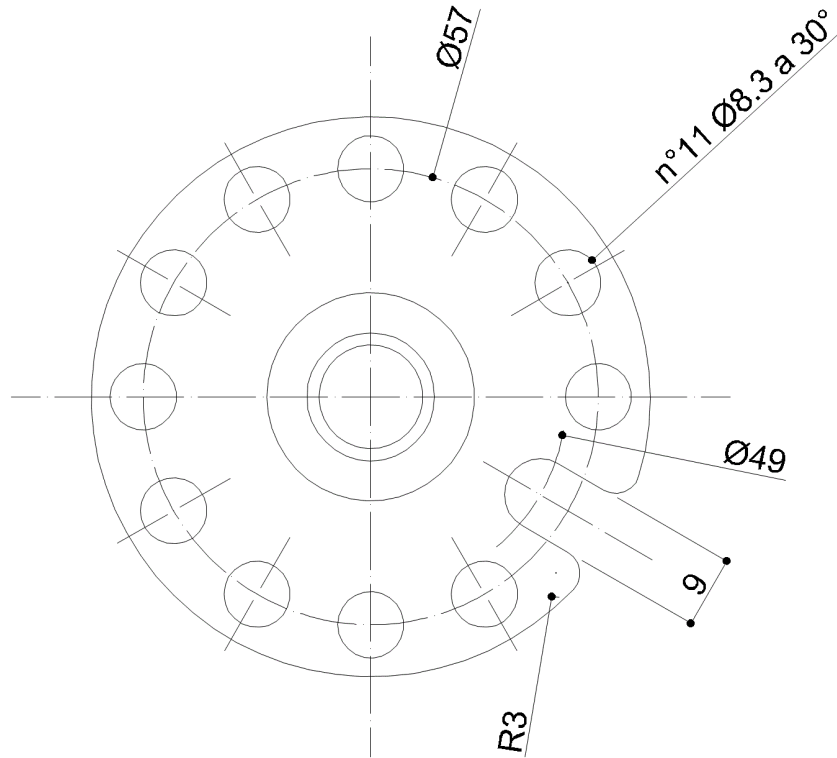

H51GLR04XX *Range Solo*

Safe shower column with stainless steel body - diameter 32 mm., equipped with "Double Water Inlet" water inlet system. Equipped with swivel shower head and 3-jet hand shower - diameter 130 mm. - with anti-torsion flexible hose - length 150 cm. Complete with thermostatic mixer and horizontal handle -left - with hand shower holder connection.

Stainless steel shower head, 5 mm thick, Ø 240 mm.

Physical data

Dimensions (mm.)	551x548x1283
Weight (kg.)	8,4

Endowments

Stainless steel screw and dowels	Fischer SX 8 6x70 Inox
----------------------------------	------------------------

Delivery methods

Package	LDPE bag in cardboard box
Package dimensions (mm.)	490x115x1065
Weight with Packaging (kg.)	10,55

H51GLR04XX Range Solo

Y88JKS12

Available colors

Materials and finishes

Stainless steel	N/A
ABS	N/A