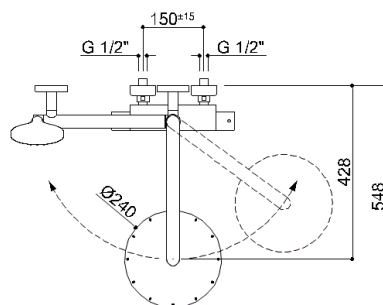

H51GLR04XX *Range Solo*

Safe shower column with stainless steel body - diameter 32 mm., equipped with "Double Water Inlet" water inlet system. Equipped with swivel shower head and 3-jet hand shower - diameter 130 mm. - with anti-torsion flexible hose - length 150 cm. Complete with thermostatic mixer and horizontal handle -left - with hand shower holder connection.

Stainless steel shower head, 5 mm thick, Ø 240 mm.

Physical data

Dimensions (mm.)	551x548x1283
Weight (kg.)	8,4

Endowments

Stainless steel screw and dowels	Fischer SX 8 6x70 Inox
----------------------------------	------------------------

Delivery methods

Package	LDPE bag in cardboard box
Package dimensions (mm.)	490x115x1065
Weight with Packaging (kg.)	10,55

H51GLR04XX Range Solo

Y88JKS12

Available colors

Materials and finishes

Stainless steel	N/A
ABS	N/A