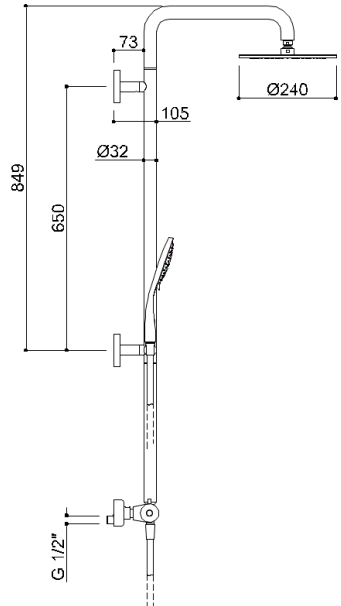

H51GLR04XX *Range Solo*

Safe shower column with stainless steel body - diameter 32 mm., equipped with "Double Water Inlet" water inlet system. Equipped with swivel shower head and 3-jet hand shower - diameter 130 mm. - with anti-torsion flexible hose - length 150 cm. Complete with thermostatic mixer and horizontal handle -left - with hand shower holder connection.

Stainless steel shower head, 5 mm thick, Ø 240 mm.

Physical data

Dimensions (mm.)	551x548x1283
Weight (kg.)	8,4

Endowments

Stainless steel screw and dowels	Fischer SX 8 6x70 Inox
----------------------------------	------------------------

Delivery methods

Package	LDPE bag in cardboard box
Package dimensions (mm.)	490x115x1065
Weight with Packaging (kg.)	10,55

H51GLR04XX Range Solo

Y88JKS12

Available colors

Materials and finishes

Stainless steel	N/A
ABS	N/A