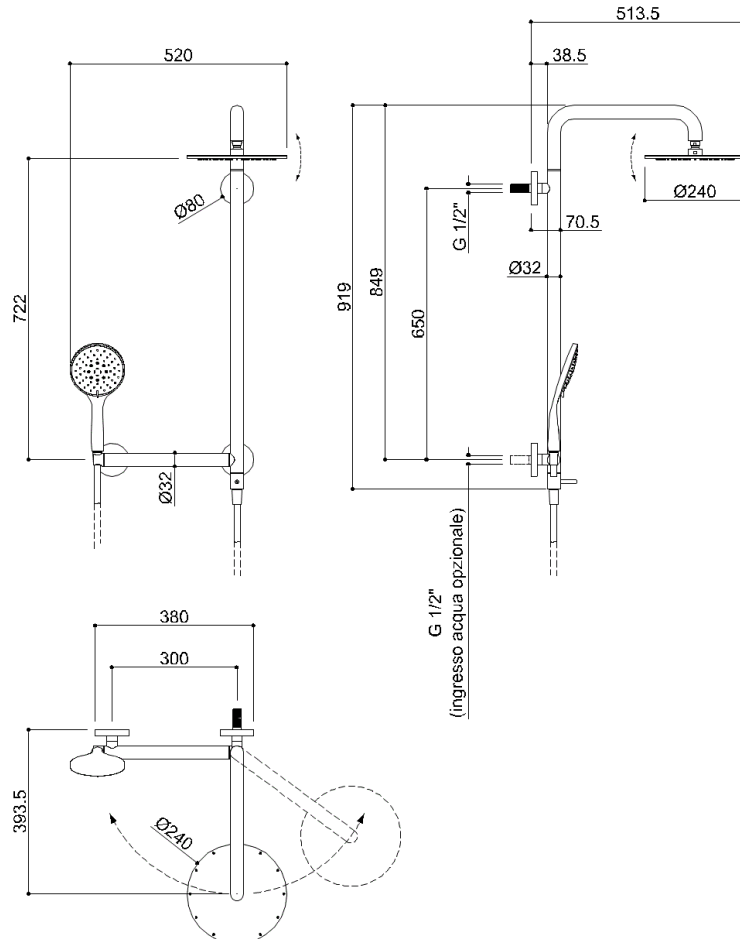

H51GJR03XX *Range Solo*

Safe shower column with stainless steel body - diameter 32 mm., equipped with "Double Water Inlet" water inlet system. Equipped with swivel shower head and 3-jet hand shower - diameter 130 mm. - with anti-torsion hose - length 150 cm. Complete with horizontal handle - left - with hand shower holder connection.

ABS shower head Ø250 mm
Complies with ADA guidelines

Physical data

Dimensions (mm.) 520x514x919

Weight (kg.) 5,1

Endowments

Stainless steel screw and dowels Fischer SX 8 6x70 Inox

Delivery methods

Package LDPE bag in cardboard box

Package dimensions (mm.) 490x115x1065

Weight with Packaging (kg.) 7,25

H51GJR03XX Range Solo

Y88JKS12

Available colors

Materials and finishes

Stainless steel	N/A
ABS	N/A

Resistance to load