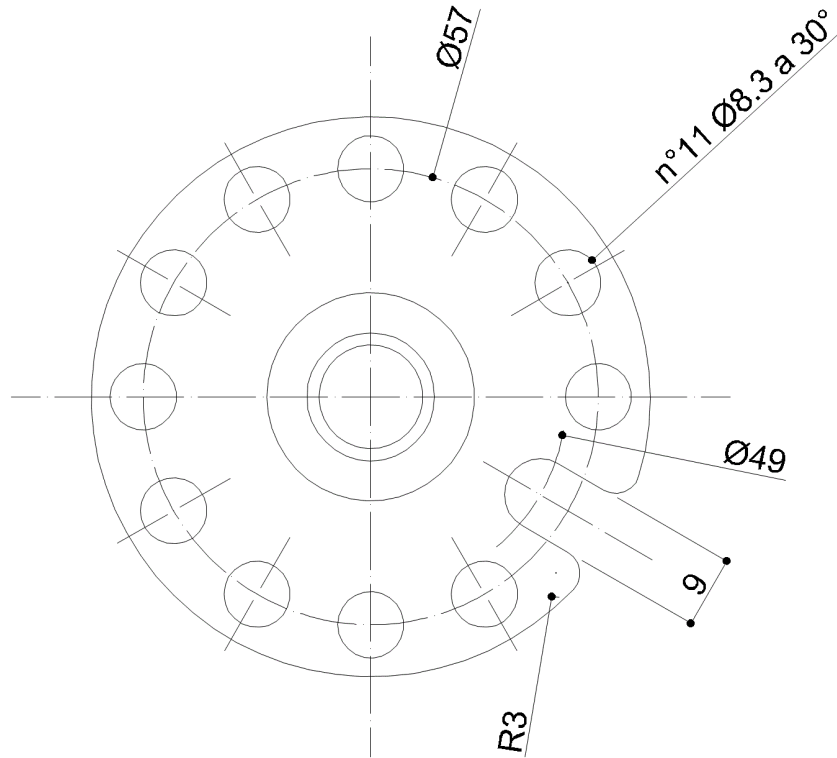

H51GJR03XX *Range Solo*

Safe shower column with stainless steel body - diameter 32 mm., equipped with "Double Water Inlet" water inlet system. Equipped with swivel shower head and 3-jet hand shower - diameter 130 mm. - with anti-torsion hose - length 150 cm. Complete with horizontal handle - left - with hand shower holder connection.

ABS shower head Ø250 mm
Complies with ADA guidelines

Physical data

Dimensions (mm.) 520x514x919

Weight (kg.) 5,1

Endowments

Stainless steel screw and dowels Fischer SX 8 6x70 Inox

Delivery methods

Package LDPE bag in cardboard box

Package dimensions (mm.) 490x115x1065

Weight with Packaging (kg.) 7,25

H51GJR03XX Range Solo

Y88JKS12

Available colors

Materials and finishes

Stainless steel	N/A
ABS	N/A

Resistance to load