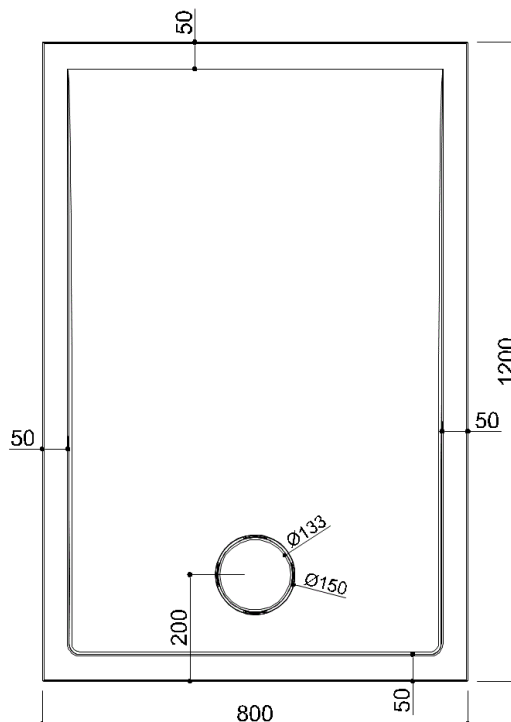

B48CPM03XX *Range* HUG

Rectangular shower tray, with rilief dotted surface

Physical data

Dimensions (mm.)	1200x800x55
Weight (kg.)	36

Delivery methods

Package	Cardboard package
Package dimensions (mm.)	1250x850x70
Weight with Packaging (kg.)	40

B48CPM03XX *Range* HUG

Available colors

WM
Hemp white

Materials and finishes

Mineral composite Matt

Safety tips

Before installing and using the device, read the instructions for use and especially the safety warnings carefully and follow them.
If in doubt, contact the company before using the device.