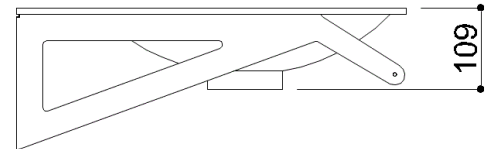

B46CMM16XX *Range Cloud*

Ergonomic designed wash basin which complements any modern bathroom. This basin is manufactured from acrylic stone and incorporates a towel rail which can be used as a grab rail to enable wheelchair users to move themselves nearer to the basin. The edges of the basin are of a flat design which enables sitting or wheelchair users to support their elbows or arms, ideal for the smaller bathroom. The bracket which supports the basin is manufactured in steel and powdered coated for extra protection and the towel rail is made from stainless steel. This basin does not have an overflow and the waste is exposed.

Physical data

Dimensions (mm.)	700x520x189
Weight (kg.)	9,5

Delivery methods

Package	Wooden crate package
Package dimensions (mm.)	780x620x239
Weight with Packaging (kg.)	19

B46CMM16XX *Range Cloud*

Available colors