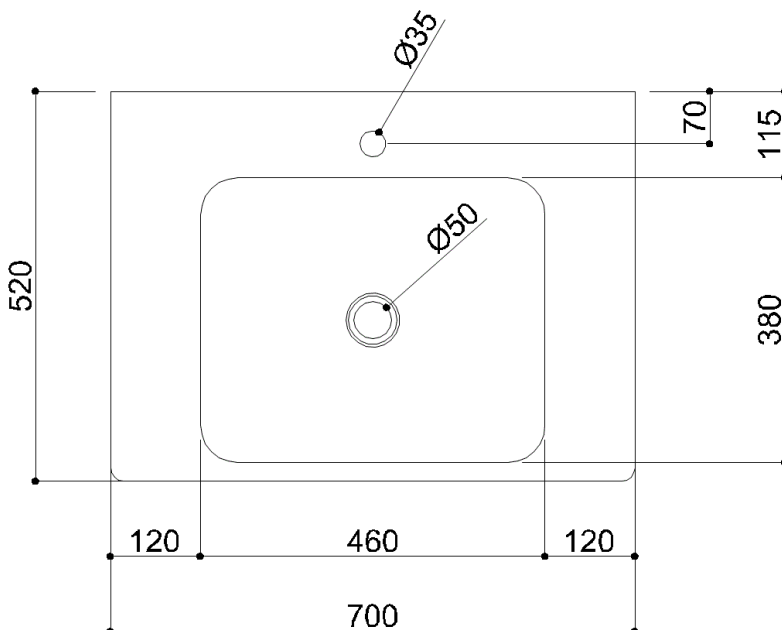

B46CMM16XX *Range Cloud*

Ergonomic designed wash basin which complements any modern bathroom. This basin is manufactured from acrylic stone and incorporates a towel rail which can be used as a grab rail to enable wheelchair users to move themselves nearer to the basin. The edges of the basin are of a flat design which enables sitting or wheelchair users to support their elbows or arms, ideal for the smaller bathroom. The bracket which supports the basin is manufactured in steel and powdered coated for extra protection and the towel rail is made from stainless steel. This basin does not have an overflow and the waste is exposed.

Physical data

Dimensions (mm.)	700x520x189
Weight (kg.)	9,5

Delivery methods

Package	Wooden crate package
Package dimensions (mm.)	780x620x239
Weight with Packaging (kg.)	19

B46CMM16XX *Range Cloud*

Available colors