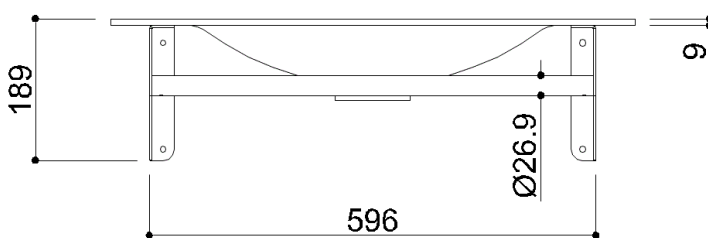

B46CMM16XX *Range Cloud*

Ergonomic designed wash basin which complements any modern bathroom. This basin is manufactured from acrylic stone and incorporates a towel rail which can be used as a grab rail to enable wheelchair users to move themselves nearer to the basin. The edges of the basin are of a flat design which enables sitting or wheelchair users to support their elbows or arms, ideal for the smaller bathroom. The bracket which supports the basin is manufactured in steel and powdered coated for extra protection and the towel rail is made from stainless steel. This basin does not have an overflow and the waste is exposed.

Physical data

Dimensions (mm.)	700x520x189
Weight (kg.)	9,5

Delivery methods

Package	Wooden crate package
Package dimensions (mm.)	780x620x239
Weight with Packaging (kg.)	19

B46CMM16XX *Range Cloud*

Available colors