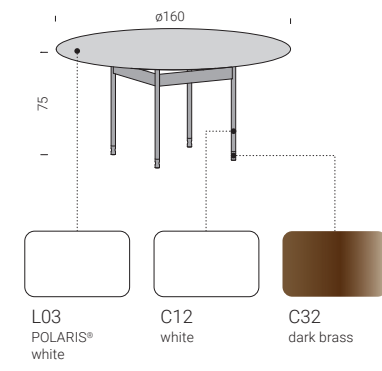

04/T8

VIKING pg. 294

XY pg. 94