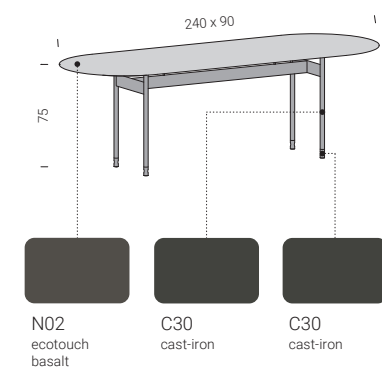

01/T8

VIKING pg. 294

ATELIER pg. 46