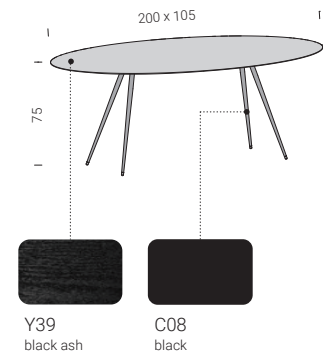

## DIMENSIONI/DIMENSIONS

verificare a listino geometrie e finiture  
check geometries and finishes in the price list

	130/150/180/200 x 78 180/200/220/250 x 90 150/180/200/220/250 x 98		78 x 78 90 x 90 98 x 98 120 x 120 140 x 140
	180/200 x 78 180/200/220/250 x 90 180/200/220/250 x 98		
	180/200/220/250 x 98 180/200/220/250 x 105		
	160 x 85 180 x 95 200 x 105 220 x 115 248 x 128		
	ø 128 ø 140 ø 160		ø 90 ø 110
	ø 128 ø 140 ø 160		120 x 120 140 x 140
	ø 70 ø 80 ø 90		ø 45 ø 55
	90 x 50 110 x 50		90 x 55 110 x 65

DANSKE C pg.282

04/SPILLO

L06  
FENIX®  
black

C08  
black

05/SPILLO

Y36  
oak

C30  
cast-iron

21/SPILLO

L03  
POLARIS®  
white

C12  
white

MONOLITH pg. 74

25/SPILLO

DANSKE C pg. 282

MONOLITH pg. 74

22/SPILLO

L03  
POLARIS®  
white

C12  
white

26/SPILLO

27/SPILLO

CONTRAPPESO pg. 340