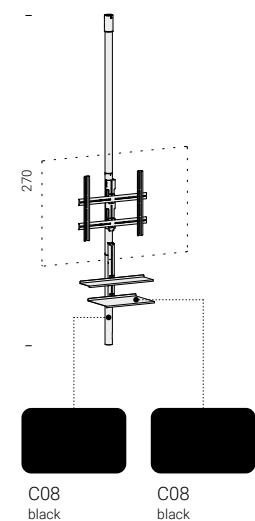

POLE360
config. 02