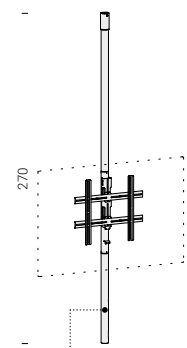

Finiture/Finishes

verificare a listino dimensioni e finiture
check dimensions and finishes in the price list

telaio / structure

acciaio verniciato
painted steel

C12
bianco
white

C21
seta
silk

C23
corda
ecru

C30
ghisa
cast-iron

C14
antracite
anthracite

C08
nero
black

C29
bronzo
bronze

Dimensioni/Dimensions

accessori / accessories

acciaio verniciato
painted steel

C12
bianco
white

C21
seta
silk

C23
corda
ecru

C30
ghisa
cast-iron

C14
antracite
anthracite

C08
nero
black

C29
bronzo
bronze

POLE360
config. 01

C08
black