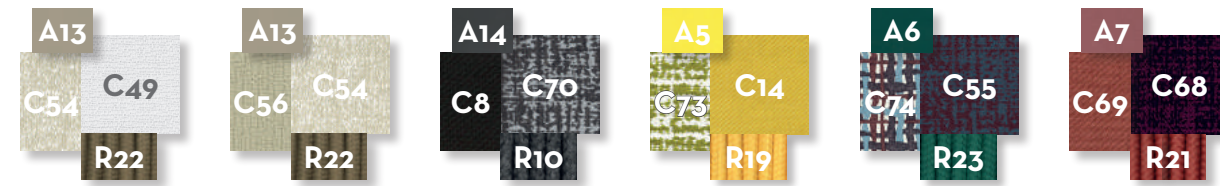

LIVING RELAX ARMCHAIR / CODE: PANLIVREX

Width 160 | Depth 125 | Height 105 | H.seat 45