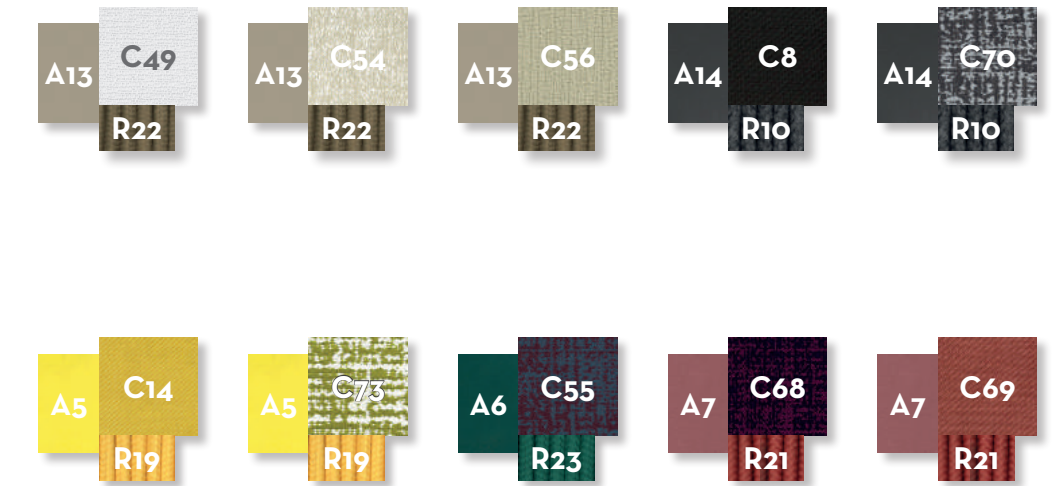

BERGER ARMREST / CODE: PANBER

Width 92 | Depth 90 | Height 110 | H.seat 30