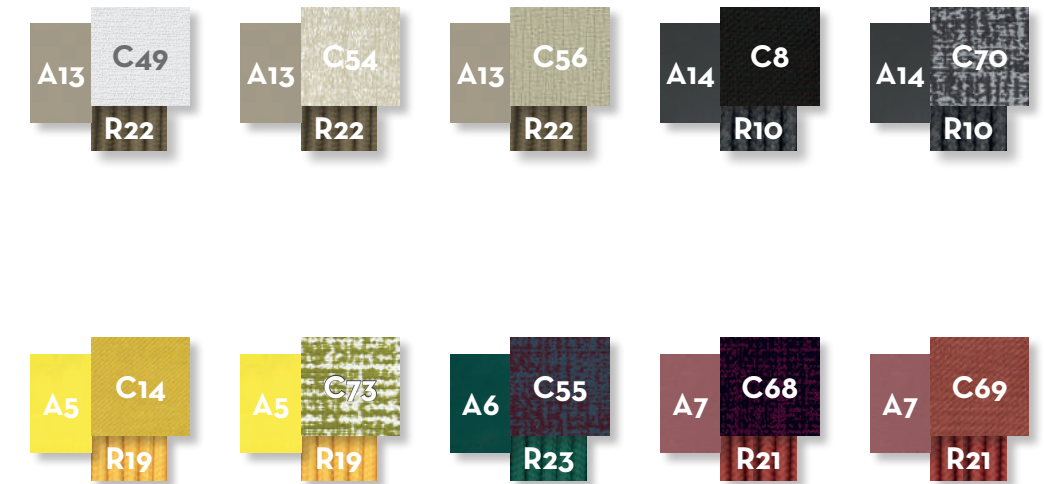

SOFA LOVE SEAT / CODE: PANLOV

Width 140 | Depth 64 | Height 74 | H.seat 38

KG 12,0 | unit 1 0.82 mc | icons: sun, chair, wheels