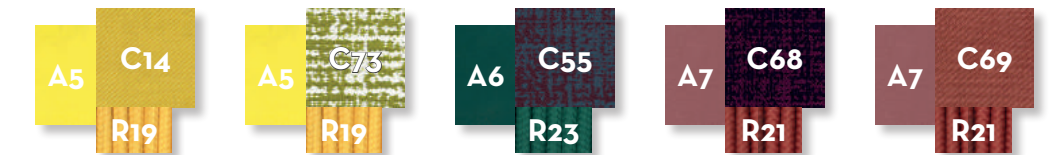

DINING ARMCHAIR HIGH BECKREST / CODE: PANPPA

Width 70 | Depth 69 | Height 110 | H.seat 45

KG 7.0 | unit 2 0.61 mc | 0% | 0%