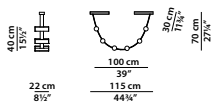

Modello: lampada con fonte luminosa a led. Modello che necessita di montaggio.

Struttura: corpi lampada con struttura in tubolare di alluminio rivestito in pelle. Diffusore in vetro. Nastro di collegamento rivestito in pelle con cucitura in tinta.

Decoro: tappi e dettagli in materiale a scelta.

Model: lamp with led light source. Article with assembly required.

Frame: lamp bodies with structure in leather-covered tubular aluminum. Glass diffuser. Leather-covered connecting tape with matching stitching.

Decoration: caps and details with material by choice.

FINITURE DISPONIBILI/AVAILABLE FINISHES

115 x 22 h70 cm – 44³/₄ x 8¹/₂ h27¹/₄"

A4 - Sospensione. Hanging lamp.

Striscia LED 2700K - 20W/MT. 6 corpi lampada.
4153 lumen.
2700K LED strip - 20W/MT. 6 lighting fixtures.
4153 lumens.

Dimmerazione: **1-10** alimentatore standard già compatibile.

Dimming: **1-10** standard power supply already compatible.

DALI con supplemento/**TAGLIO DI FASE** con supplemento.

DALI with surcharge/**PHASE CUT** with surcharge.

130 x 22 h100 cm – 50³/₄ x 8¹/₂ h39"

A3 - Sospensione. Hanging lamp.

Striscia LED 2700K - 20W/MT. 8 corpi lampada.
5533 lumen.
2700K LED strip - 20W/MT. 8 lighting fixtures.
5533 lumens.

Dimmerazione: **1-10** alimentatore standard già compatibile.

Dimming: **1-10** standard power supply already compatible.

DALI con supplemento/**TAGLIO DI FASE** con supplemento.

DALI with surcharge/**PHASE CUT** with surcharge.