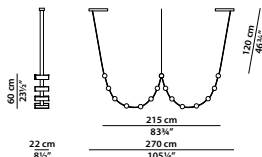

Dimmerazione: **1-10** alimentatore standard già compatibile.

Dimming: **1-10** standard power supply already compatible.

DALI con supplemento/**TAGLIO DI FASE** con supplemento.

DALI with surcharge/**PHASE CUT** with surcharge.

235 x 22 h70 cm - 91¾ x 8½ h27¼"

C4 - Sospensione. Hanging lamp.

Striscia LED 2700K - 20W/MT. 10 corpi lampada.
5842 lumen.
2700K LED strip - 20W/MT. 10 lighting fixtures.
5842 lumens.