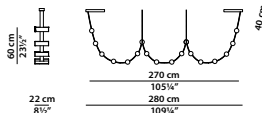

Dimmerazione: **1-10** alimentatore standard già compatibile.

Dimming: **1-10** standard power supply already compatible.

DALI con supplemento/**TAGLIO DI FASE** con supplemento.

DALI with surcharge/**PHASE CUT** with surcharge.

290 x 22 h130 cm - 113 x 8½ h50¾"

C2 - Sospensione. Hanging lamp.

Striscia LED 2700K - 20W/MT. 16 corpi lampada.
11040 lumen.
2700K LED strip - 20W/MT. 16 lighting fixtures.
11040 lumens.