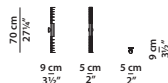

Frame: laser cut structure in satin-finished brass.

PALOMAR

5 x 9 h70 cm - 2 x 3½ h27¼"

Applique. Wall lamp.

2 punti luce LED 3000K - 3,5W/12V. 260 lumen.
2 3000K LED bulbs - 3,5W/12V. 260 lumens.

Dimmerazione: **1-10** con supplemento e alimentatore remoto.