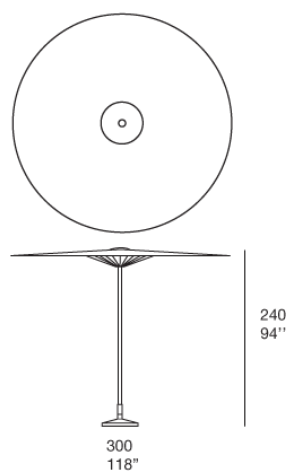

Parasol with shade in fabric, available in two versions, with flat or dome-shaped sunshade.

The sunshade of both versions can be fixed (codes CA09A and CA09C) or can be bent in the desired position thanks to a varnished aluminium hinge (codes CA09B and CA09D).

Structure: aluminium, matt varnished in the colours in the collection.

Supporting rods: fiberglass matt varnished in colour matching the structure.

Ballast: cast iron matt varnished in colour matching the structure.

Bistrò has been selected for the ADI DESIGN INDEX 2015.

CA09A

con snodo / with joint
CA09B

CA09C

con snodo / with joint
CA09D