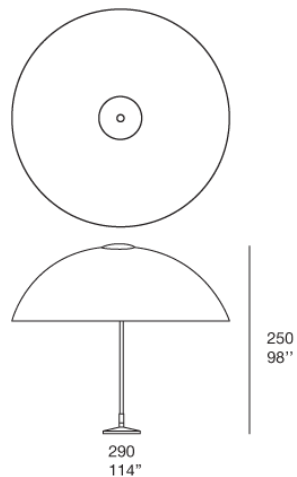

con snodo / with joint
CA09B