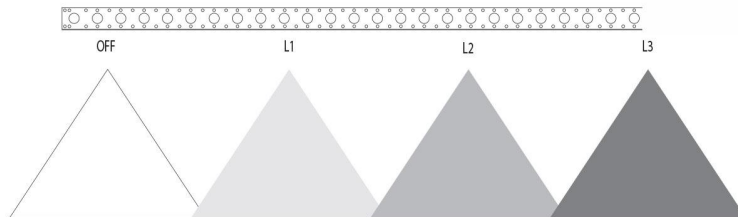

DIMENSIONS:
TRAVE 100
1000MM-2,2 KG

TRAVE 200
2000MM-3,9 KG

TRAVE 300
3000MM-5,4 KG

FINISHES:
ALUMINUM, BLACK, WHITE.

DASA

LIGHT YOUR LIFE

EXAMPLE:

ELECTRIFIED "EB" TRAVE MK SYSTEM WITH ELECTRIC PLUGS AT SEPARATED CIRCUITS.