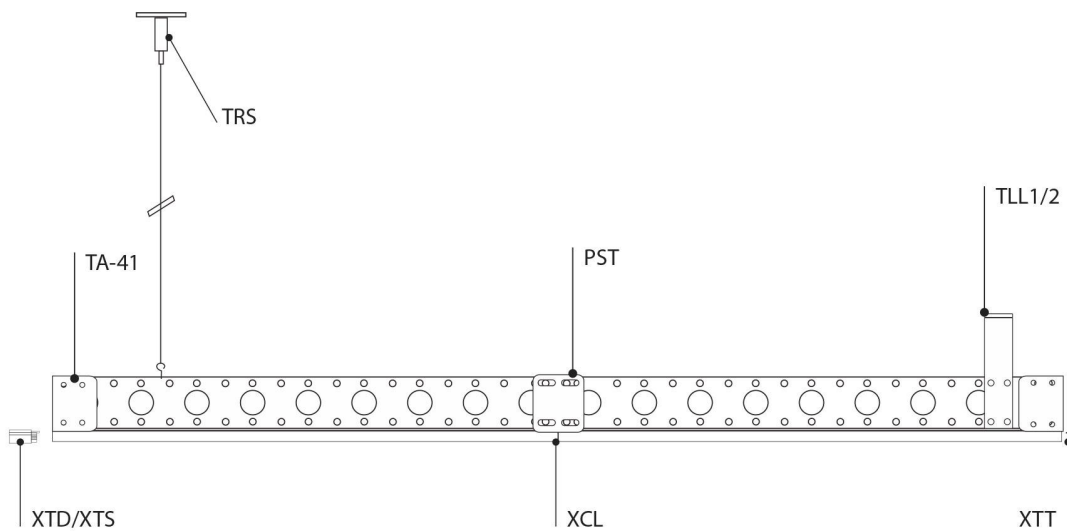

TRACK MK EB

MAX CAPACITY 30KG/METER
THREE-PHASE ELECTRIFIED BINARY
FOR THREE SEPARATED
IGNITIONS (3FNFE)

DIMENSIONS:
TRAVE 100
1000MM-2,2 KG

TRAVE 200
2000MM-3,9 KG

TRAVE 300
3000MM-5,4 KG

FINISHES:
ALUMINUM, BLACK, WHITE.

DASA

LIGHT YOUR LIFE

EXAMPLE:

ELECTRIFIED "EB" TRAVE MK SYSTEM WITH ELECTRIC PLUGS AT SEPARATED CIRCUITS.

DASA

LIGHT YOUR LIFE

TRACK MK

MAX CAPACITY 30KG/METER

DIMENSIONS:
TRAVE 100
1000MM-2,2 KG

TRAVE 200
2000MM-3,9 KG

TRAVE 300
3000MM-5,4 KG

FINISHES:
ALUMINUM, BLACK, WHITE.

DASA

LIGHT YOUR LIFE

EXAMPLE:

ELECTRIFIED "EB" TRAVE MK SYSTEM WITH ELECTRIC PLUGS AT SEPARATED CIRCUITS.