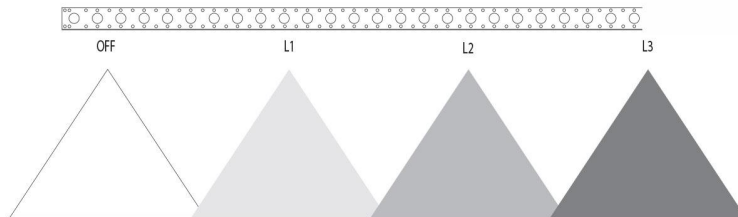

TRACK MK EB

MAX CAPACITY 30KG/METER
THREE-PHASE ELECTRIFIED BINARY
FOR THREE SEPARATED
IGNITIONS (3FNFE)

DIMENSIONS:
TRAVE 100
1000MM-2,2 KG

TRAVE 200
2000MM-3,9 KG

TRAVE 300
3000MM-5,4 KG

FINISHES:
ALUMINUM, BLACK, WHITE.

DASA

LIGHT YOUR LIFE

EXAMPLE:

ELECTRIFIED "EB" TRAVE MK SYSTEM WITH ELECTRIC PLUGS AT SEPARATED CIRCUITS.

DASA

LIGHT YOUR LIFE

TRACK MK

MAX CAPACITY 30KG/METER

DIMENSIONS:
TRAVE 100
1000MM-2,2 KG

TRAVE 200
2000MM-3,9 KG

TRAVE 300
3000MM-5,4 KG

FINISHES:
ALUMINUM, BLACK, WHITE.

DASA

LIGHT YOUR LIFE

EXAMPLE:

ELECTRIFIED "EB" TRAVE MK SYSTEM WITH ELECTRIC PLUGS AT SEPARATED CIRCUITS.