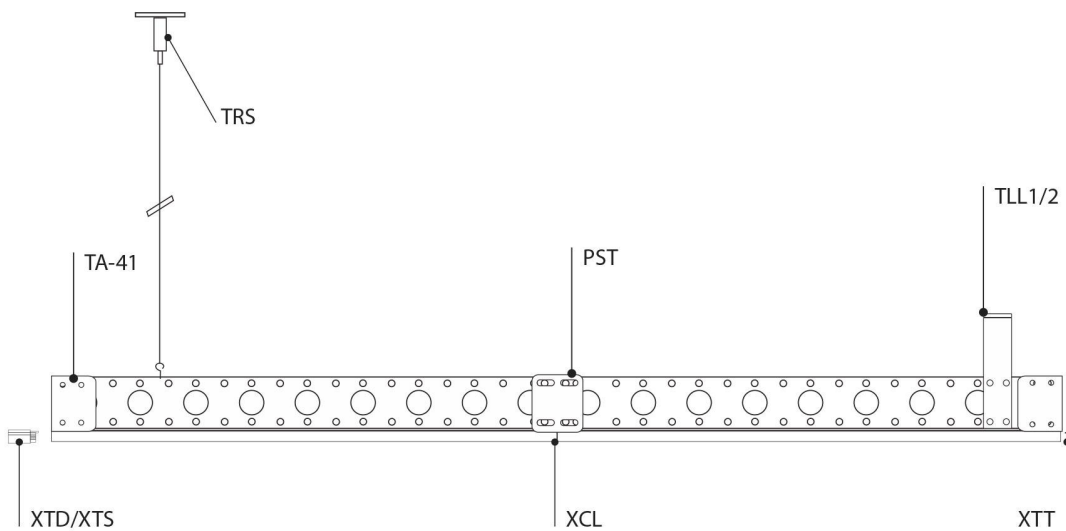

DASA

LIGHT YOUR LIFE

EXAMPLE:

ELECTRIFIED "EB" TRAVE MK SYSTEM WITH ELECTRIC PLUGS AT SEPARATED CIRCUITS.

DASA

LIGHT YOUR LIFE

TRACK MK

MAX CAPACITY 30KG/METER

DIMENSIONS:
TRAVE 100
1000MM-2,2 KG

TRAVE 200
2000MM-3,9 KG

TRAVE 300
3000MM-5,4 KG

FINISHES:
ALUMINUM, BLACK, WHITE.

DASA

LIGHT YOUR LIFE

EXAMPLE:

ELECTRIFIED "EB" TRAVE MK SYSTEM WITH ELECTRIC PLUGS AT SEPARATED CIRCUITS.