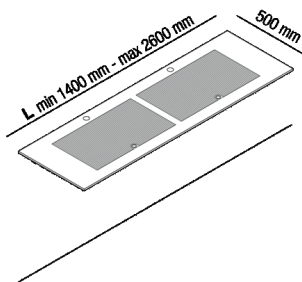

Wall mounted washbasin with 2 recesses

P-ELLINOX-2

Benedini Associati, Andrés Jost, Diego Cisi,
2022

Finishes

Brushed

Dark grey (Deep Caviar)

Materials

Corian®