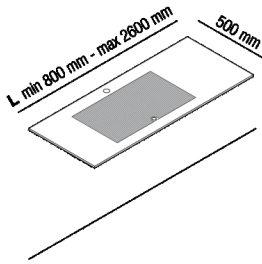

Wall mounted washbasin with 1 recess

P-ELLINOX-1

Benedini Associati, Andrés Jost, Diego Cisi,
2022

Finishes

Brushed

Dark grey (Deep Caviar)

Materials

Corian®