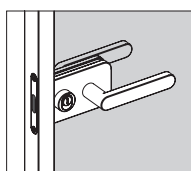

Sherazade Swing Plain is a double custom made swing door with a concealed frame, which stands out for its clean lines and attention to detail, whose door panel fits flush to the wall. The monolithic 6 mm. or laminated 3+3 mm. thick tempered glass is inserted by means of a seal in the aluminium frame, which is supplied in five different finishes. The glasses are available in a wide range of finishes and they are certified according to the safety regulations ANSI Z97.1 and UNI ENI 2150 (with the exception of 533. armato). Panels in stoneware and in wood with different finishes and essences are available too. It is possible to assemble three kinds of lock (without block, with cylinder, with revolving plug) and choose between handle or knob and they are supplied in the same finish of the frame. The hinges are with adjustable pivot. The pickled aluminium subframe, invisible when the door is closed, is available for both cement and plasterboard walls and it can be varnished during the painting of the walls. The entire handle set is treated with a special sanitizing varnish (tested according to ISO 22196: 2011) which, by counteracting bacterial overgrowth, guarantees maximum hygiene and cleanliness of the surfaces.

codice
code
SSWP2

SHERAZADE

Design Piero Lissoni

SHERAZADE DOUBLE SWING PLAIN

MANIGLIE PORTA DOPPIO BATTENTE / HANDLES DOUBLE SWING DOOR

Maniglia senza blocco /
Handle without block

codice
code
LSSBA

Maniglia con cilindro /
Handle with cylinder lock

codice
code
LSCYA

Maniglia con nottolino A /
Handle with revolving plug A

codice
code
LSCNA

Maniglia con nottolino B /
Handle with revolving plug B

codice
code
LSCNNA

codice
code
LSSBB

codice
code
LSCYB

codice
code
LSCNB

codice
code
LSCNNB

POMOLI PORTA DOPPIO BATTENTE / KNOBS DOUBLE SWING DOOR

Pomolo senza blocco /
Knob without block

codice
code
PSSB

Pomolo con cilindro /
Knob with cylinder lock

codice
code
PSCY

Pomolo con nottolino A /
Knob with revolving plug A