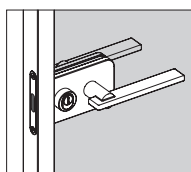

Sherazade Swing Plain is a double custom made swing door with a concealed frame, which stands out for its clean lines and attention to detail, whose door panel fits flush to the wall. The monolithic 6 mm. or laminated 3+3 mm. thick tempered glass is inserted by means of a seal in the aluminium frame, which is supplied in five different finishes. The glasses are available in a wide range of finishes and they are certified according to the safety regulations ANSI Z97.1 and UNI ENI 2150 (with the exception of 533. armato). Panels in stoneware and in wood with different finishes and essences are available too. It is possible to assemble three kinds of lock (without block, with cylinder, with revolving plug) and choose between handle or knob and they are supplied in the same finish of the frame. The hinges are with adjustable pivot. The pickled aluminium subframe, invisible when the door is closed, is available for both cement and plasterboard walls and it can be varnished during the painting of the walls. The entire handle set is treated with a special sanitizing varnish (tested according to ISO 22196: 2011) which, by counteracting bacterial overgrowth, guarantees maximum hygiene and cleanliness of the surfaces.

codice
code
SSWP2

SHERAZADE

Design Piero Lissoni

SHERAZADE DOUBLE SWING PLAIN

MANIGLIE PORTA DOPPIO BATTENTE / HANDLES DOUBLE SWING DOOR

Maniglia senza blocco /
Handle without block

codice
code
LSSBA

Maniglia con cilindro /
Handle with cylinder lock