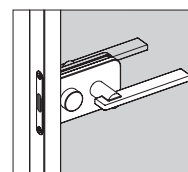

codice
code
LSCNA

Maniglia con nottolino B /
Handle with revolving plug B

codice
code
LSCNNA