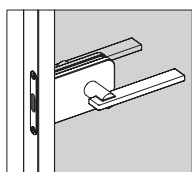

Sherazade Swing Plain is a double custom made swing door with a concealed frame, which stands out for its clean lines and attention to detail, whose door panel fits flush to the wall. The monolithic 6 mm. or laminated 3+3 mm. thick tempered glass is inserted by means of a seal in the aluminium frame, which is supplied in five different finishes. The glasses are available in a wide range of finishes and they are certified according to the safety regulations ANSI Z97.1 and UNI ENI 2150 (with the exception of 533. armato). Panels in stoneware and in wood with different finishes and essences are available too. It is possible to assemble three kinds of lock (without block, with cylinder, with revolving plug) and choose between handle or knob and they are supplied in the same finish of the frame. The hinges are with adjustable pivot. The pickled aluminium subframe, invisible when the door is closed, is available for both cement and plasterboard walls and it can be varnished during the painting of the walls. The entire handle set is treated with a special sanitizing varnish (tested according to ISO 22196: 2011) which, by counteracting bacterial overgrowth, guarantees maximum hygiene and cleanliness of the surfaces.

codice
code
SSWP2

SHERAZADE

Design Piero Lissoni

SHERAZADE DOUBLE SWING PLAIN

MANIGLIE PORTA DOPPIO BATTENTE / HANDLES DOUBLE SWING DOOR

Maniglia senza blocco /
Handle without block

codice
code
LSSBA

Maniglia con cilindro /
Handle with cylinder lock