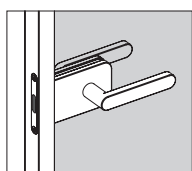

Sherazade Swing Plain is a double custom made swing door with a concealed frame, which stands out for its clean lines and attention to detail, whose door panel fits flush to the wall. The monolithic 6 mm. or laminated 3+3 mm. thick tempered glass is inserted by means of a seal in the aluminium frame, which is supplied in five different finishes. The glasses are available in a wide range of finishes and they are certified according to the safety regulations ANSI Z97.1 and UNI ENI 2150 (with the exception of 533. armato). Panels in stoneware and in wood with different finishes and essences are available too. It is possible to assemble three kinds of lock (without block, with cylinder, with revolving plug) and choose between handle or knob and they are supplied in the same finish of the frame. The hinges are with adjustable pivot. The pickled aluminium subframe, invisible when the door is closed, is available for both cement and plasterboard walls and it can be varnished during the painting of the walls. The entire handle set is treated with a special sanitizing varnish (tested according to ISO 22196: 2011) which, by counteracting bacterial overgrowth, guarantees maximum hygiene and cleanliness of the surfaces.

codice
code
SSWP2

SHERAZADE

Design Piero Lissoni

SHERAZADE DOUBLE SWING PLAIN

MANIGLIE PORTA DOPPIO BATTENTE / HANDLES DOUBLE SWING DOOR

Maniglia senza blocco /
Handle without block

codice
code
LSSBA

Maniglia con cilindro /
Handle with cylinder lock

codice
code
LSCYA

Maniglia con nottolino A /
Handle with revolving plug A

codice
code
LSCNA

Maniglia con nottolino B /
Handle with revolving plug B

codice
code
LSCNNA

codice
code
LSSBB

codice
code
LSCYB

codice
code
LSCNB

codice
code
LSCNNB

POMOLI PORTA DOPPIO BATTENTE / KNOBS DOUBLE SWING DOOR

Pomolo senza blocco /
Knob without block

codice
code
PSSB

Pomolo con cilindro /
Knob with cylinder lock

codice
code
PSCY

Pomolo con nottolino A /
Knob with revolving plug A