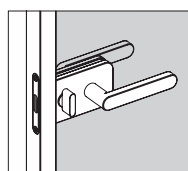

Sherazade Swing Plain is a double custom made swing door with a concealed frame, which stands out for its clean lines and attention to detail, whose door panel fits flush to the wall. The monolithic 6 mm. or laminated 3+3 mm. thick tempered glass is inserted by means of a seal in the aluminium frame, which is supplied in five different finishes. The glasses are available in a wide range of finishes and they are certified according to the safety regulations ANSI Z97.1 and UNI ENI 2150 (with the exception of 533. armato). Panels in stoneware and in wood with different finishes and essences are available too. It is possible to assemble three kinds of lock (without block, with cylinder, with revolving plug) and choose between handle or knob and they are supplied in the same finish of the frame. The hinges are with adjustable pivot. The pickled aluminium subframe, invisible when the door is closed, is available for both cement and plasterboard walls and it can be varnished during the painting of the walls. The entire handle set is treated with a special sanitizing varnish (tested according to ISO 22196: 2011) which, by counteracting bacterial overgrowth, guarantees maximum hygiene and cleanliness of the surfaces.

codice
code
SSWP2

SHERAZADE

Design Piero Lissoni

SHERAZADE DOUBLE SWING PLAIN

MANIGLIE PORTA DOPPIO BATTENTE / HANDLES DOUBLE SWING DOOR

Maniglia senza blocco /
Handle without block

codice
code
LSSBA

Maniglia con cilindro /
Handle with cylinder lock

codice
code
LSCYA

Maniglia con nottolino A /
Handle with revolving plug A

codice
code
LSCNA

Maniglia con nottolino B /
Handle with revolving plug B

codice
code
LSCNNA

codice
code
LSSBB

codice
code
LSCYB

codice
code
LSCNB

codice
code
LSCNNB

POMOLI PORTA DOPPIO BATTENTE / KNOBS DOUBLE SWING DOOR

Pomolo senza blocco /
Knob without block

codice
code
PSSB

Pomolo con cilindro /
Knob with cylinder lock

codice
code
PSCY

Pomolo con nottolino A /
Knob with revolving plug A