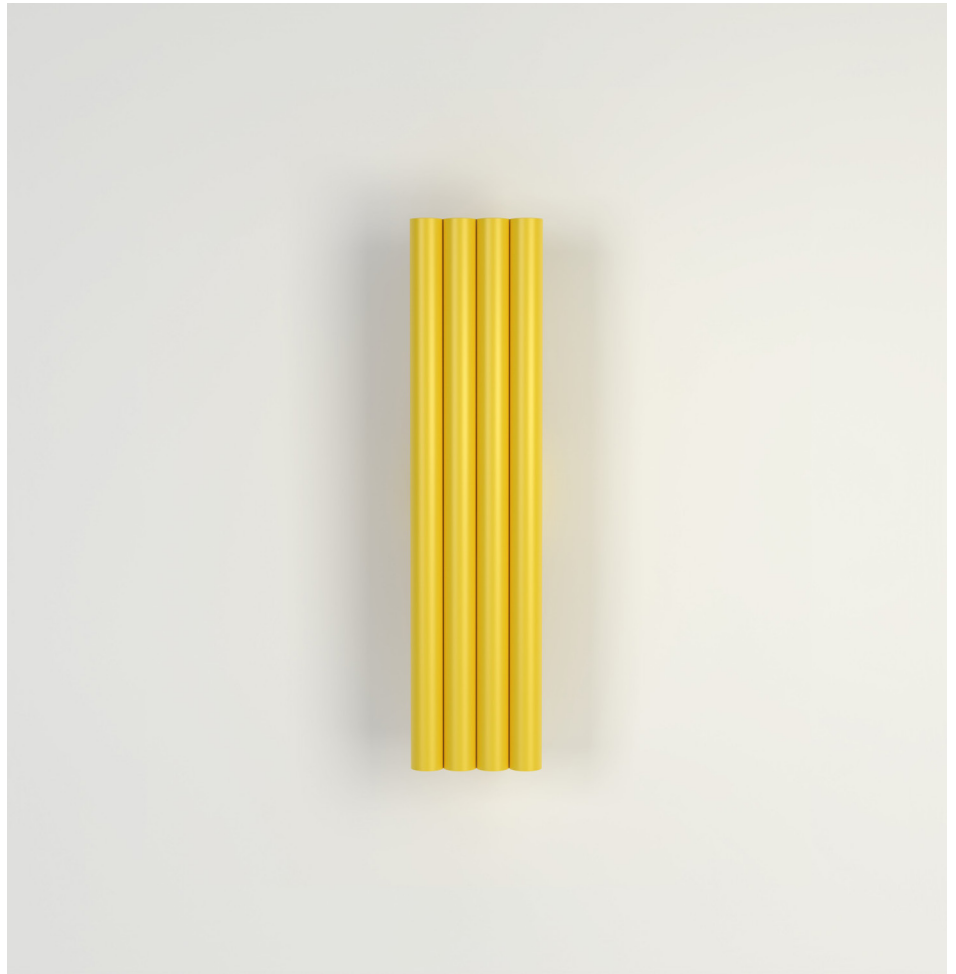

ATELIER ARETI

COLOUR CONCEPT A Monochrome

- 01 Black
- 02 White
- 03 Red
- 04 Pink
- 05 Sand
- 06 Light yellow
- 07 Intense yellow
- 08 Orange yellow
- 09 Blue
- 10 Light blue
- 11 Light green
- 12 Intense green

Colour Concept A - 560OL-W02-M0A