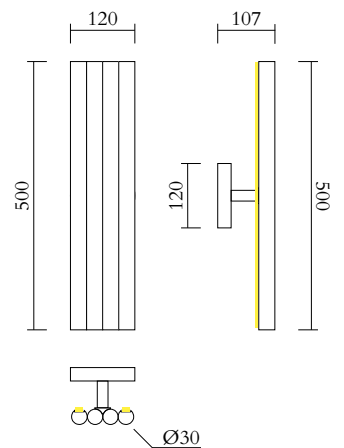

MADE IN

Germany