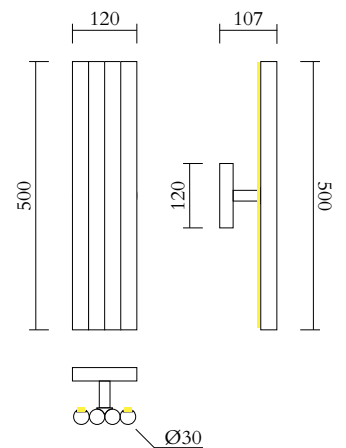

MADE IN

Germany