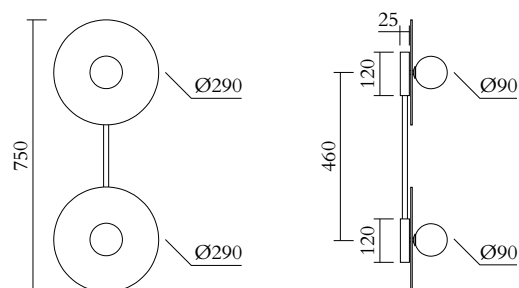

MADE IN

Germany

Sizes in mm. Flat attachments available on request. Variations in colour and size are available for some collections, please contact Areti for more details.

Our collections are hand made and made to order, small irregularities in shape or surface will occur, they are inherent to the hand made process and should not be seen as flaws. For detailed information on any products: contact@atelierareti.com

ATELIER ARETI

PRODUCT

Disc and sphere glass 514
Ceiling light / Short

MATERIALS AND COLOUR OPTIONS

Brushed brass; coloured glass 01; coloured glass 07;
white glass

VERSIONS

Brushed brass structure 514OL-C03-BR01

TECHNICAL DETAILS

2 x G9 LED 5W max

110-230V

IP20

Lights bulbs not included

NOTE

All glass plates are handmade, the pattern may vary.
The glass plates have transparencies that could affect
the colour. The photo shown was taken with a white
background