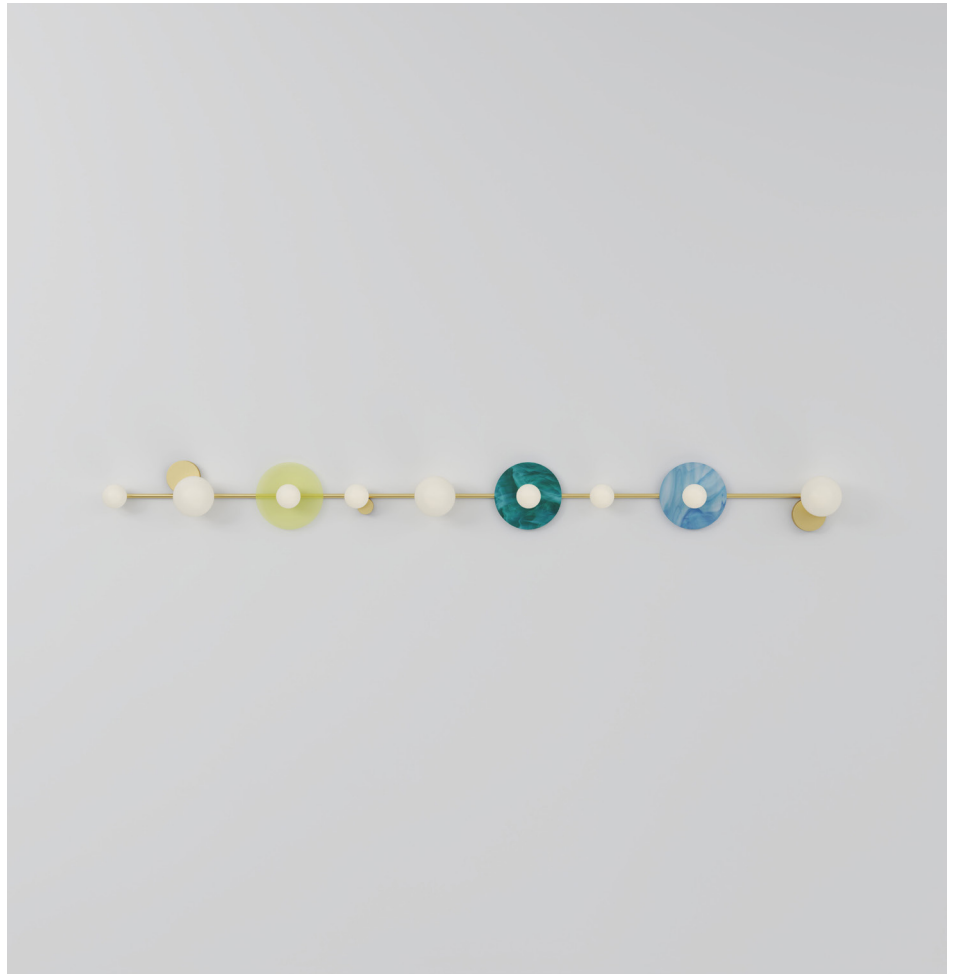

ATELIER ARETI

PRODUCT

Disc and sphere glass 514
Ceiling light / Long

MATERIALS AND COLOUR OPTIONS

Brushed brass; coloured glass 06; coloured glass 08;
coloured glass 15; white glass

VERSIONS

Brushed brass structure 514OL-C01-BR01

TECHNICAL DETAILS

9 x G9 LED 5W max

110-230V

IP20

Lights bulbs not included

NOTE

All glass plates are handmade, the pattern may vary.
The glass plates have transparencies that could affect the colour. The photo shown was taken with a white background

MADE IN

Germany

Sizes in mm. Flat attachments available on request. Variations in colour and size are available for some collections, please contact Areti for more details.

Our collections are hand made and made to order, small irregularities in shape or surface will occur, they are inherent to the hand made process and should not be seen as flaws. For detailed information on any products: contact@atelierareti.com