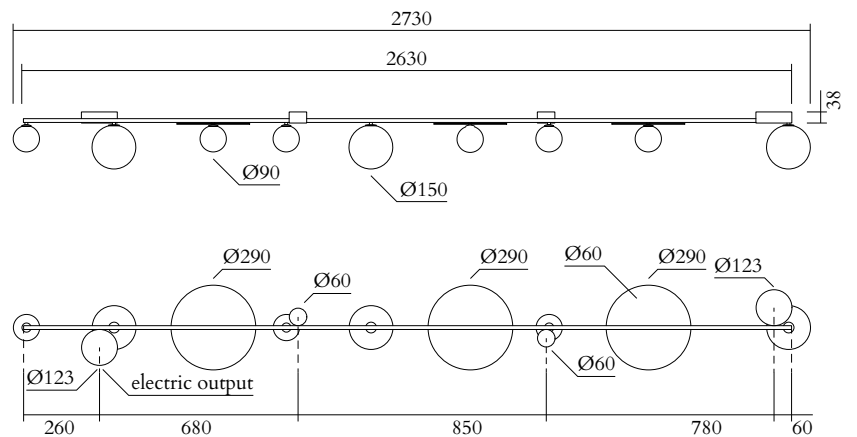

ATELIER ARETI

PRODUCT

Disc and sphere glass 514
Ceiling light / Long

MATERIALS AND COLOUR OPTIONS

Brushed brass; coloured glass 06; coloured glass 08;
coloured glass 15; white glass

VERSIONS

Brushed brass structure 514OL-C01-BR01

TECHNICAL DETAILS

9 x G9 LED 5W max

110-230V

IP20

Lights bulbs not included

NOTE

All glass plates are handmade, the pattern may vary.
The glass plates have transparencies that could affect the colour. The photo shown was taken with a white background

MADE IN

Germany

Sizes in mm. Flat attachments available on request. Variations in colour and size are available for some collections, please contact Areti for more details.

Our collections are hand made and made to order, small irregularities in shape or surface will occur, they are inherent to the hand made process and should not be seen as flaws. For detailed information on any products: contact@atelierareti.com