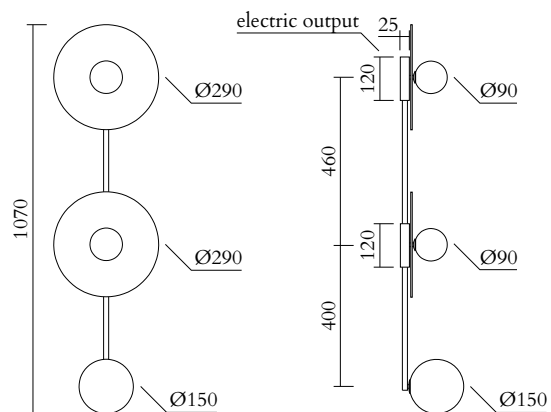

ATELIER ARETI

PRODUCT

Disc and sphere glass 514
Ceiling light / Medium

MATERIALS AND COLOUR OPTIONS

Brushed brass; coloured glass 09; coloured glass 11;
white glass

VERSIONS

Brushed brass structure 514OL-C02-BR01

TECHNICAL DETAILS

3 x G9 LED 5W max

110-230V

IP20

Lights bulbs not included

NOTE

All glass plates are handmade, the pattern may vary.
The glass plates have transparencies that could affect
the colour. The photo shown was taken with a white
background

MADE IN

Germany

Sizes in mm. Flat attachments available on request. Variations in colour and size are available for some collections, please contact Areti for more details.

Our collections are hand made and made to order, small irregularities in shape or surface will occur, they are inherent to the hand made process and should not be seen as flaws. For detailed information on any products: contact@atelierareti.com