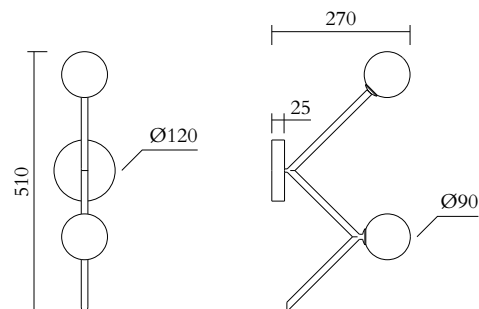

ATELIER ARETI

PRODUCT

Zigzag 470
Wall light

MATERIALS AND COLOUR OPTIONS

Brushed brass; white glass

VERSIONS

Brushed brass structure 470OL-W01-BR01

TECHNICAL DETAILS

2 x G9 LED 5W max

110-230V

IP20

Light bulbs not included

CABLE LENGHT

1,50 m

NOTE

Flat ceiling attachment is available upon request

MADE IN

Germany

Sizes in mm. Flat attachments available under request. Variations in colour and size are available for some collections, please contact Areti for more details.

Our collections are hand made and made to order, small irregularities in shape or surface will occur, they are inherent to the hand made process and should not be seen as flaws. For detailed information on any products: contact@atelierareti.com