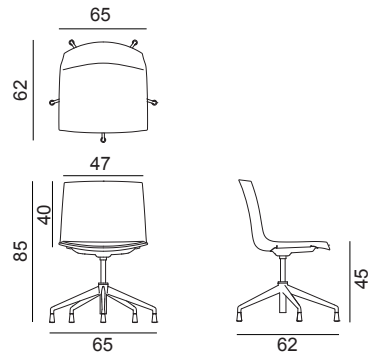

Dimensions *

* File CAD 2D - 3D available for download at www.arper.com

Frame Base

Shell

arper

www.arper.com

info@arper.com