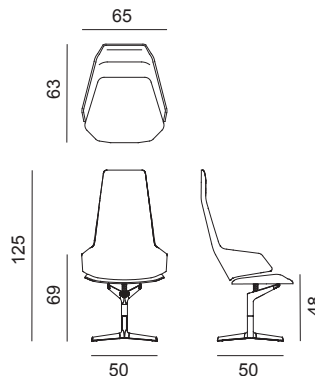

Dimensions *

* File CAD 2D - 3D available for download at www.arper.com

Frame Base

LU1