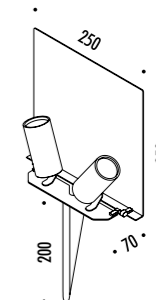

The sizes are expressed in millimeters.

DESIGN MAURIZIO MANCINI - 2012
LAMPADA DA ESTERNO - METALLO
OUTDOOR LAMP - METAL

CE  IP67

BELLADINOTTE

1A3560000.27.20	STANDARD - 2700K	24 V DC - 2 x 4,2 W LED
1A3560000.30.20	STANDARD - 3000K	2700K - 2 x 262 lm - CRI > 90 / 3000K - 2 x 282 lm - CRI > 90
		PIANO A SPECCHIO - RETRO COLORE VERDE - CAVO NERO 5 m - ORIENTABILE
		CONNETTORE DRIVER IP68 INCLUSO - DRIVER NON INCLUSO
		MIRROR TOP - GREEN BACK SIDE - BLACK CABLE 5 m - ADJUSTABLE
		DRIVER CONNECTOR IP68 INCLUDED - DRIVER NOT INCLUDED