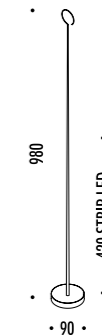

The sizes are expressed in millimeters.

DESIGN DAVIDE GROPPPI - GIORGIO RAVA - 2021  
 LAMPADA DA TAVOLO E DA TERRA - ABS - FIBRA DI CARBONIO - METALLO  
 TABLE AND FLOOR LAMP - ABS - CARBON FIBER - METAL

ANIMA

CE  IP20

1A1090400.27.06	NERO OPACO / MATT BLACK - 2700K	5 V DC - 4 W LED 2700K - 575 lm - CRI > 80 / 3000K - 589 lm - CRI > 80
1A1090400.30.06	NERO OPACO / MATT BLACK - 3000K	CAVO NERO 1,5 m ON/OFF E DIMMERAZIONE TOUCH CAVO USB INCLUSO - ALIMENTATORE NON INCLUSO
		BLACK CABLE 1,5 m ON/OFF AND TOUCH DIMMABLE USB CABLE INCLUDED - POWER SUPPLY NOT INCLUDED