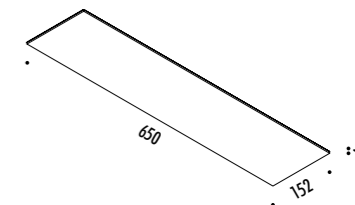

The sizes are expressed in millimeters.

DESIGN MICHELE GROPPI - 2022  
LAMPADA DA PARETE E SOFFITTO - METALLO - SPECCHIO  
WALL AND CEILING LAMP - METAL - MIRROR

REFLEX

 ENDLESS SYSTEM VERSION AVAILABLE

CE  IP20