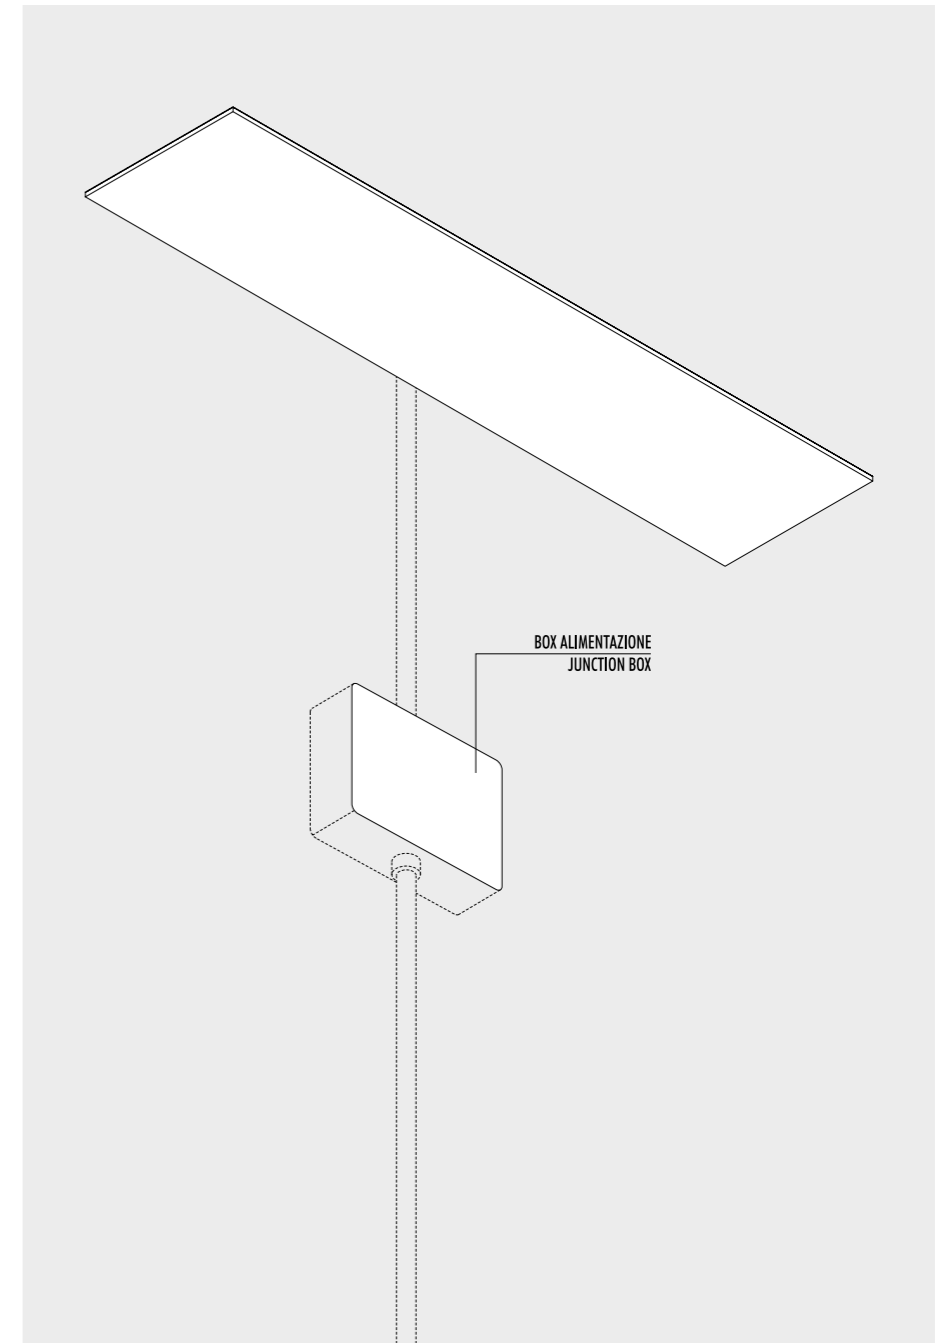

The sizes are expressed in millimeters.

DESIGN MICHELE GROPPI - 2022  
LAMPADA DA PARETE E SOFFITTO - METALLO - SPECCHIO  
WALL AND CEILING LAMP - METAL - MIRROR

REFLEX

 ENDLESS SYSTEM VERSION AVAILABLE

CE  IP20

1A0850400.27.40	STANDARD - 2700K	48 V DC - 23 W LED 2700K - 2158 lm - CRI > 90 / 3000K - 2320 lm - CRI > 90 PIANO A SPECCHIO (DOWN) CON RETRO NERO (UP) KIT INSTALLAZIONE OBBLIGATORIO NON INCLUSO MIRROR TOP (DOWN) WITH BLACK BACK SIDE (UP) COMPULSORY INSTALLATION KIT NOT INCLUDED
1A0850400.30.40	STANDARD - 3000K	

1A0850400.27.40 / 1A0850400.30.40 - INSTALLAZIONE CON KIT DI ALIMENTAZIONE REMOTO / INSTALLATION WITH REMOTE POWER SUPPLY KIT

DESIGN MICHELE GROPPI - 2022  
LAMPADA DA PARETE - METALLO - SPECCHIO  
WALL LAMP - METAL - MIRROR