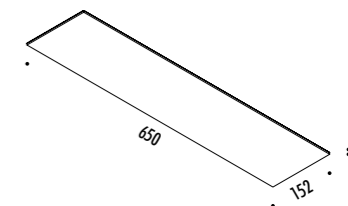

DESIGN MICHELE GROPPI - 2022
LAMPADA DA PARETE - METALLO - SPECCHIO
WALL LAMP - METAL - MIRROR

REFLEX

CE IP20