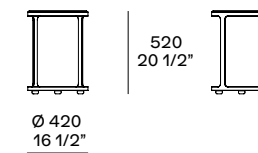

CREEK

Design Jean-Marie Massaud, 2018

Struttura in metallo brown nickel satinato o champagne satinato. Piano superiore in laccato opaco colori, laccato lucido colori, rovere spessart, olmo nero, vetro fumé 3050, cinque marmi levigati e sei lucidi o marmo nero assoluto texture juta.

Piano inferiore: laccato opaco colori, laccato lucido colori, rovere spessart o olmo nero.

Structure in brushed metal brown nickel or champagne. Top in mat lacquered colours, glossy lacquered colours, spessart oak, black elm, fumé glass 3050, five mat and six glossy marble finishes or marble nero assoluto texture juta. Lower shelf: mat lacquered colours, glossy lacquered colours, spessart oak or black elm.