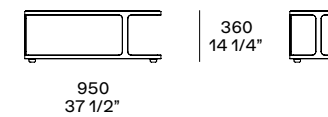

CREEK

Design Jean-Marie Massaud, 2018

Struttura in metallo brown nickel satinato o champagne satinato. Piano superiore in laccato opaco colori, laccato lucido colori, rovere spessart, olmo nero, vetro fumé 3050, cinque marmi levigati e sei lucidi o marmo nero assoluto texture juta.

Piano inferiore: laccato opaco colori, laccato lucido colori, rovere spessart o olmo nero.

Structure in brushed metal brown nickel or champagne. Top in mat lacquered colours, glossy lacquered colours, spessart oak, black elm, fumé glass 3050, five mat and six glossy marble finishes or marble nero assoluto texture juta. Lower shelf: mat lacquered colours, glossy lacquered colours, spessart oak or black elm.