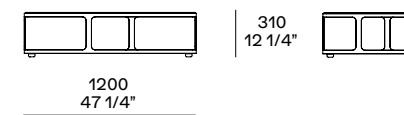

CREEK

Design Jean-Marie Massaud, 2018

Struttura in metallo brown nickel satinato o champagne satinato. Piano superiore in laccato opaco colori, laccato lucido colori, rovere spessart, olmo nero, vetro fumé 3050, cinque marmi levigati e sei lucidi o marmo nero assoluto texture juta.

Piano inferiore: laccato opaco colori, laccato lucido colori, rovere spessart o olmo nero.

Structure in brushed metal brown nickel or champagne. Top in mat lacquered colours, glossy lacquered colours, spessart oak, black elm, fumé glass 3050, five mat and six glossy marble finishes or marble nero assoluto texture juta. Lower shelf: mat lacquered colours, glossy lacquered colours, spessart oak or black elm.