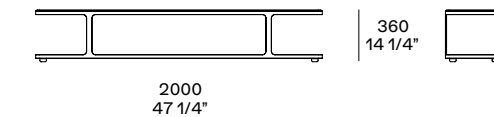

CREEK

Design Jean-Marie Massaud, 2018

Struttura in metallo brown nickel satinato o champagne satinato. Piano superiore in laccato opaco colori, laccato lucido colori, rovere spessart, olmo nero, vetro fumé 3050, cinque marmi levigati e sei lucidi o marmo nero assoluto texture juta.

Piano inferiore: laccato opaco colori, laccato lucido colori, rovere spessart o olmo nero.

Structure in brushed metal brown nickel or champagne. Top in mat lacquered colours, glossy lacquered colours, spessart oak, black elm, fumé glass 3050, five mat and six glossy marble finishes or marble nero assoluto texture juta. Lower shelf: mat lacquered colours, glossy lacquered colours, spessart oak or black elm.