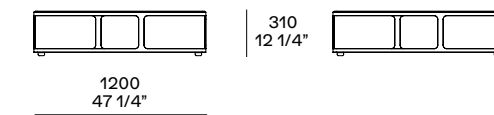

CREEK

Design Jean-Marie Massaud, 2018

Struttura in metallo brown nickel satinato o champagne satinato. Piano superiore in laccato opaco colori, laccato lucido colori, rovere spessart, olmo nero, vetro fumé 3050, cinque marmi levigati e sei lucidi o marmo nero assoluto texture juta.

Piano inferiore: laccato opaco colori, laccato lucido colori, rovere spessart o olmo nero.

Structure in brushed metal brown nickel or champagne. Top in mat lacquered colours, glossy lacquered colours, spessart oak, black elm, fumé glass 3050, five mat and six glossy marble finishes or marble nero assoluto texture juta. Lower shelf: mat lacquered colours, glossy lacquered colours, spessart oak or black elm.