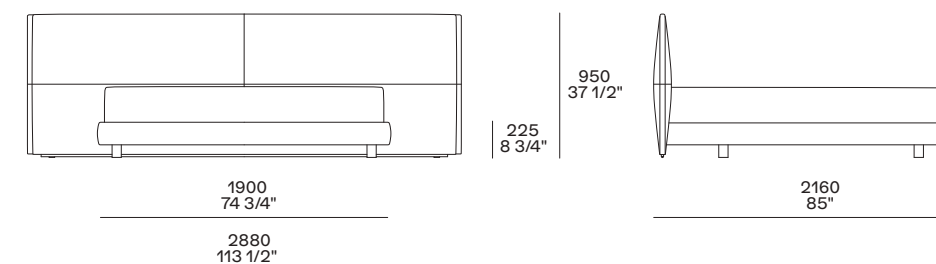

per materasso I 1800 e King size
for mattress w 70 3/4" and King size

cuscino opzionale per Queen size
optional cushion for Queen size

cuscino opzionale per materasso I 1700-1800 e King size
optional cushion for mattress w 67"-70 3/4" and King size