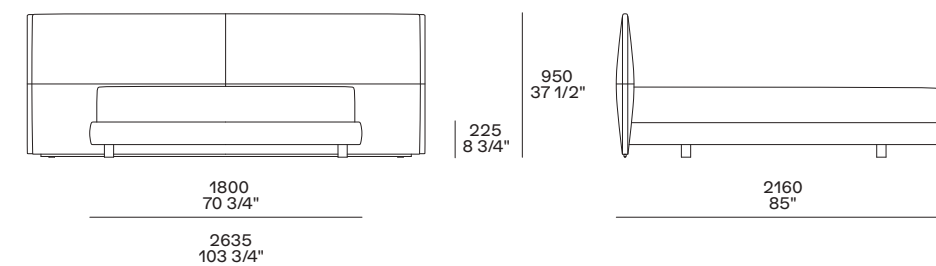

For mattresses:

w 67"- 70 3/4" x d 78 3/4"

Queen size bed w 64"-103 3/4" x d 86 1/2"

for mattress w 60" x d 80"

King size bed w 80"- 113 1/2" x d 86 1/2"

for mattress w 76" x d 80"

Bedstead type:

- fixed bedstead
- anatomic bedsteads