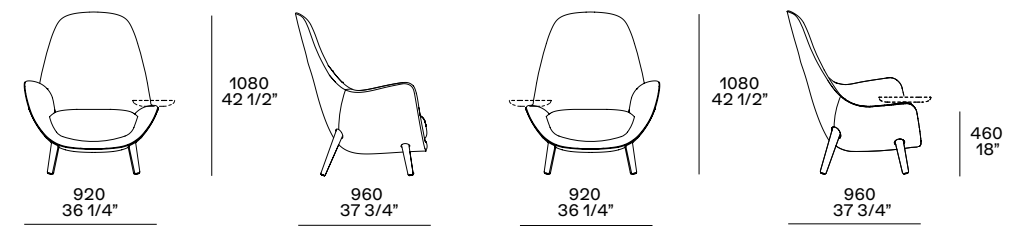

due braccioli
two armrests

bracciolo sinistro
left arm

bracciolo destro
right arm