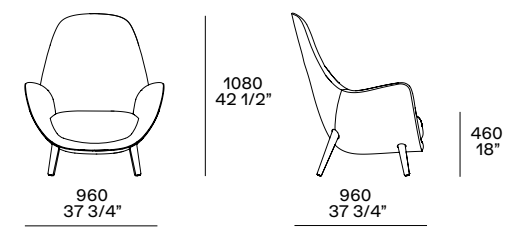

MAD KING
Design Marcel Wanders, 2015

Scocca e seduta in poliuretano flessibile stampato, prerivestimento in fibra di poliestere. Rivestimento non sfoderabile in tessuto o pelle. Possibilità di rivestimento diverso tra interno ed esterno della scocca. Il rivestimento Gibson matelassé è disponibile solo per la scocca interna. Per la versione con un bracciolo è disponibile un vassoio opzionale in rovere spessart, rovere cenere o olmo nero. Gambe in rovere spessart, rovere cenere e olmo nero o rivestite come l'esterno della scocca.

Body and seat in flexible moulded polyurethane, pre-cover in polyester fibre. Non-removable cover in fabric or leather. The inner and outer cover of the body can be in two different materials. Fabric Gibson matelassé is available only for the inner cover. For the version with one armrest an optional tray in spessart oak, cenere oak or black elm is available. Legs in spessart oak or black elm or in the same material of the outer cover.