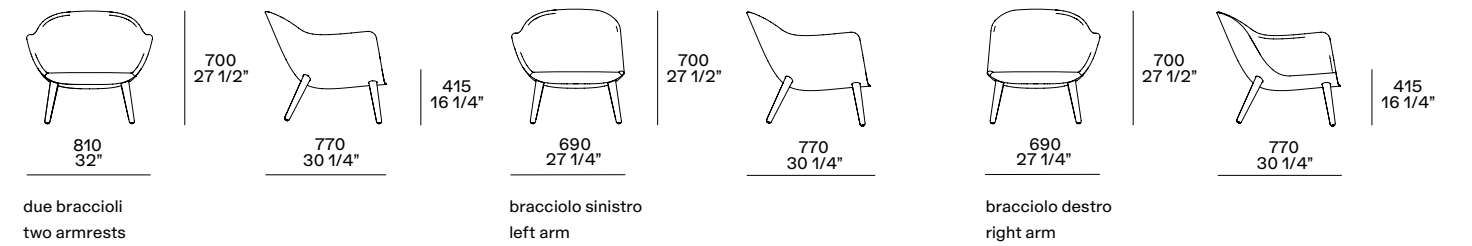

Gambe in essenza Legs in wood