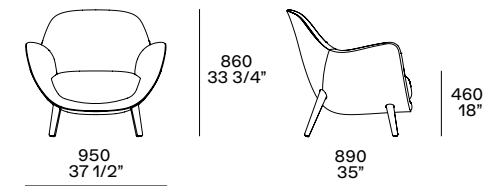

MAD QUEEN

Design Marcel Wanders, 2015

Scocca e seduta in poliuretano flessibile stampato, prerivestimento in fibra di poliestere. Rivestimento non sfoderabile in tessuto o pelle. Possibilità di rivestimento diverso tra interno ed esterno della scocca. Il rivestimento Gibson matelassé è disponibile solo per la scocca interna. Gambe in rovere spessart, rovere cenere e olmo nero o rivestite come l'esterno della scocca.

Body and seat in flexible moulded polyurethane, pre-cover in polyester fibre. Non-removable cover in fabric or leather. The inner and outer cover of the body can be in two different materials. Fabric Gibson matelassé is available only for the inner cover. Legs in spessart oak, cenere oak or black elm, or in the same material of the outer cover.