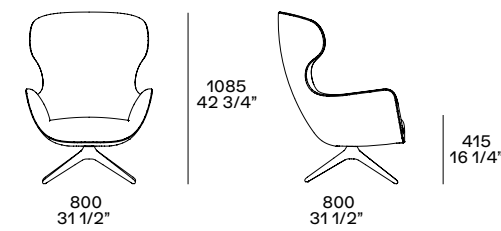

Basamento girevole Swivel base

Pouf basamento fisso Pouf with fixed base