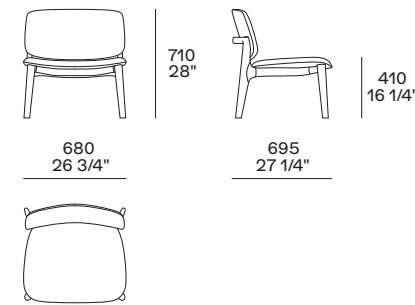

CURVE

Design Emmanuel Gallina

Struttura in massello finitura rovere spessart o olmo nero.
Seduta e schienale in poliuretano flessibile stampato, rivestimento non sfoderabile in tessuto o pelle.

Structure in solid wood spessart oak or black elm finish.
Seat and back in moulded flexible polyurethane, non-removable cover in fabric or leather.