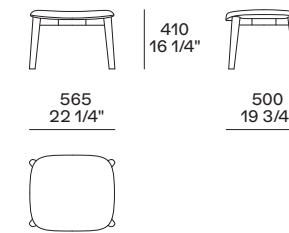

CURVE

Design Emmanuel Gallina

Struttura in massello finitura rovere spessart o olmo nero.
Seduta e schienale in poliuretano flessibile stampato, rivestimento non sfoderabile in tessuto o pelle.

Structure in solid wood spessart oak or black elm finish.
Seat and back in moulded flexible polyurethane, non-removable cover in fabric or leather.