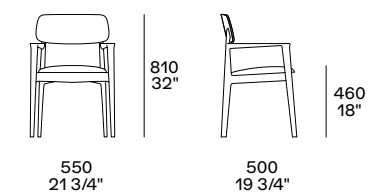

Seduta imbottita e schienale legno Padded seat and backrest in wood