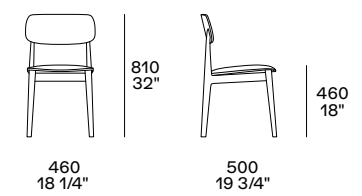

Seduta imbottita e schienale legno Padded seat and backrest in wood