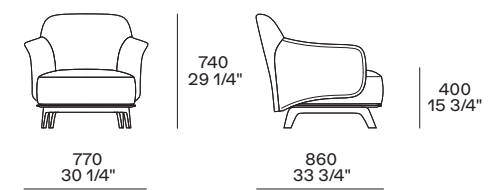

Compact polyurethane shell with flexible polyurethane insert. Seat cushion in flexible polyurethane with differentiated densities and pre-cover with parts in cotton canvas with down. Wood and wood-derivatives base covered in hide in the sample colours. Aluminium feet and steel structure painted mat and glossy brown nickel or mat champagne. Non-removable outer shell cover in hide in the sample colours, inner shell and seat cover in removable fabric or leather.