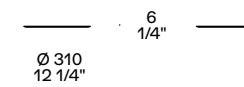

vassoio opzionale
optional tray